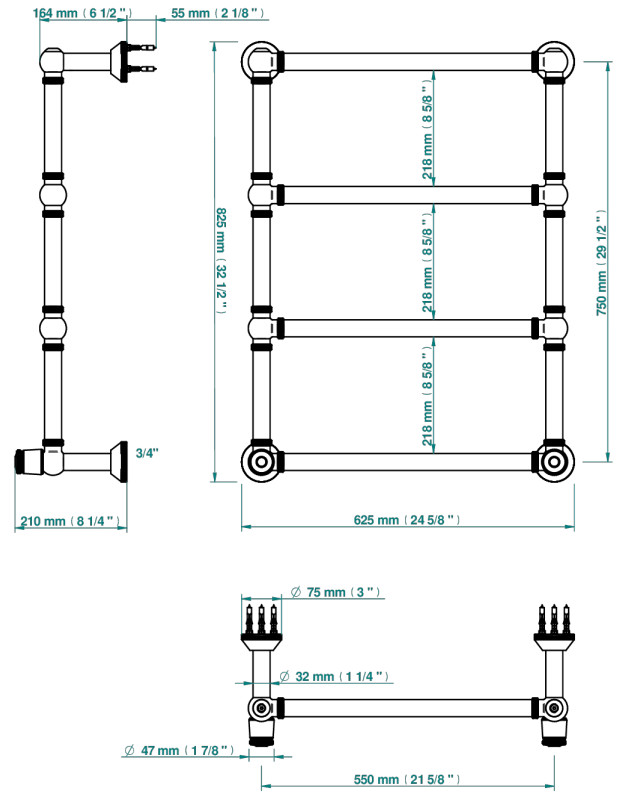

# CORVAIR HOWLITE

U8F-TWK4H2

Traditional towel warmer with knurled ring, 4 rails, 623 mm x 823 mm, hydronic with 2 stylised handles

THG<sup>®</sup>  
PARIS

75655

20/01/2021

## CARACTERÍSTICAS

- Corvaire Howlite
- Traditional towel warmer with knurled ring, 4 rails, 623 mm x 823 mm, hydronic with 2 stylised handles

## ESPECIFICACIONES TÉCNICAS

- Pression : 0,5 bars < P < 3 bars (recommandée)
- Pressure : 7.25 psi < P < 43.5 psi (advised)
- Température eau maximale conseillée : 60°C
- Maximum water temperature advised: 140°F
- Hauteur minimale au sol (maximum height from the ground) : 60 cm (24")
- Puissance / Power : 86W à Delta T 30