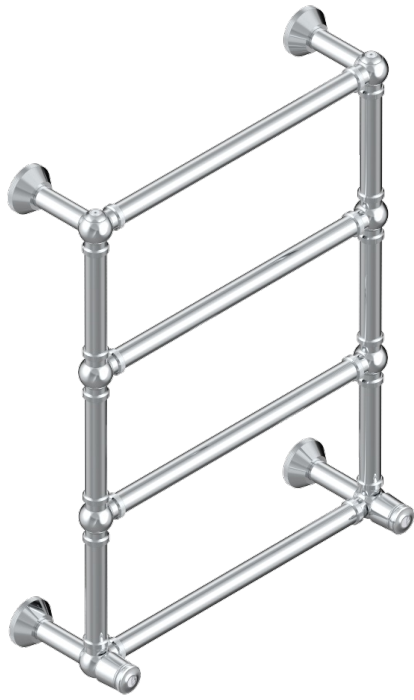

# CORVAIR HOWLITE

U8F-TWK4H2

Traditional towel warmer with knurled ring, 4 rails, 623 mm x 823 mm, hydronic with 2 stylised handles

THG<sup>®</sup>  
PARIS

75655

20/01/2021

## CARACTERÍSTICAS

- Corvaire Howlite
- Traditional towel warmer with knurled ring, 4 rails, 623 mm x 823 mm, hydronic with 2 stylised handles

## ESPECIFICACIONES TÉCNICAS

- Pression : 0,5 bars < P < 3 bars (recommandée)
- Pressure : 7.25 psi < P < 43.5 psi (advised)
- Température eau maximale conseillée : 60°C
- Maximum water temperature advised: 140°F
- Hauteur minimale au sol (maximum height from the ground) : 60 cm (24")
- Puissance / Power : 86W à Delta T 30

## ACABADOS DISPONIBLES

Bronce claro - D01  
Cromo - A02  
Cromo mate - C02  
Dorado - F01  
Dorado mate - F07  
Dorado pálido - F30

Dorado pálido mate (sin barniz) - F31  
Níquel - B01  
Níquel mate - C01  
Pvd blush - H62  
Pvd blush mate - H60  
Pvd color latón - H49