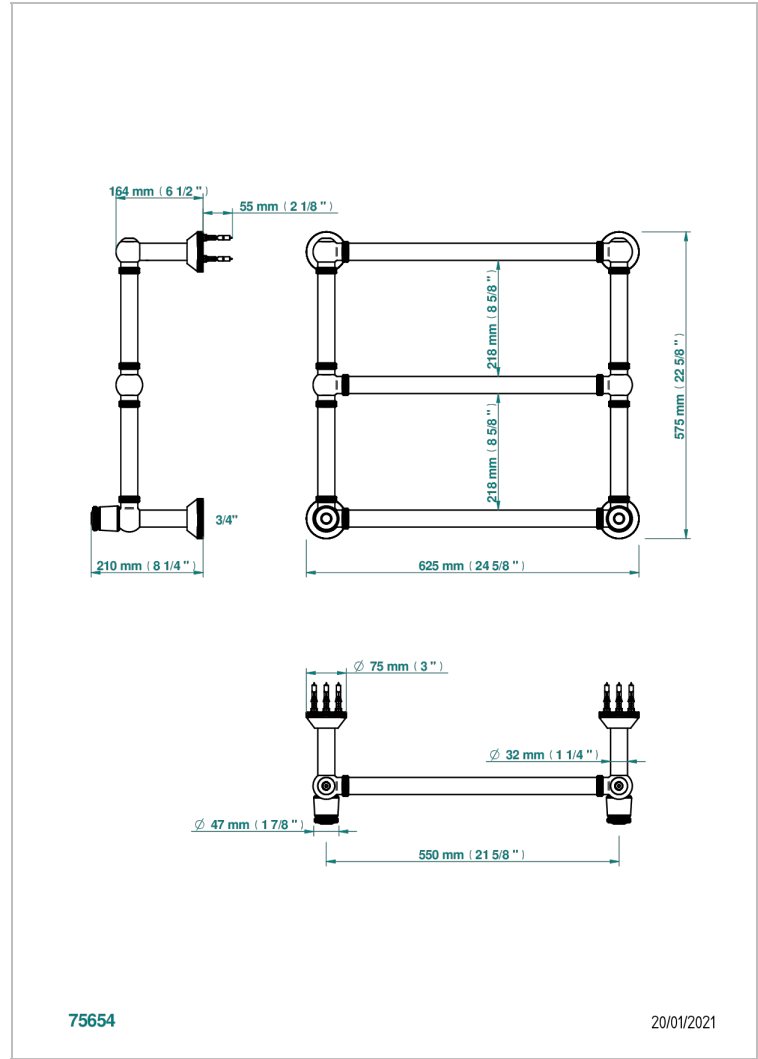

CORVAIR HOWLITE

U8F-TWK3H2

THG[®]
PARIS

Traditional towel warmer with knurled ring, 3 rails, 623 mm x 573 mm, hydronic with 2 stylised handles

CARACTERÍSTICAS

- Corvaire Howlite
- Traditional towel warmer with knurled ring, 3 rails, 623 mm x 573 mm, hydronic with 2 stylised handles

ESPECIFICACIONES TÉCNICAS

- Pression : 0,5 bars < P < 3 bars (recommandée)
- Pressure : 7.25 psi < P < 43.5 psi (advised)
- Température eau maximale conseillée : 60°C
- Maximum water temperature advised: 140°F
- Hauteur minimale au sol (maximum height from the ground) : 60 cm (24")
- Puissance / Power : 64W à Delta T 30