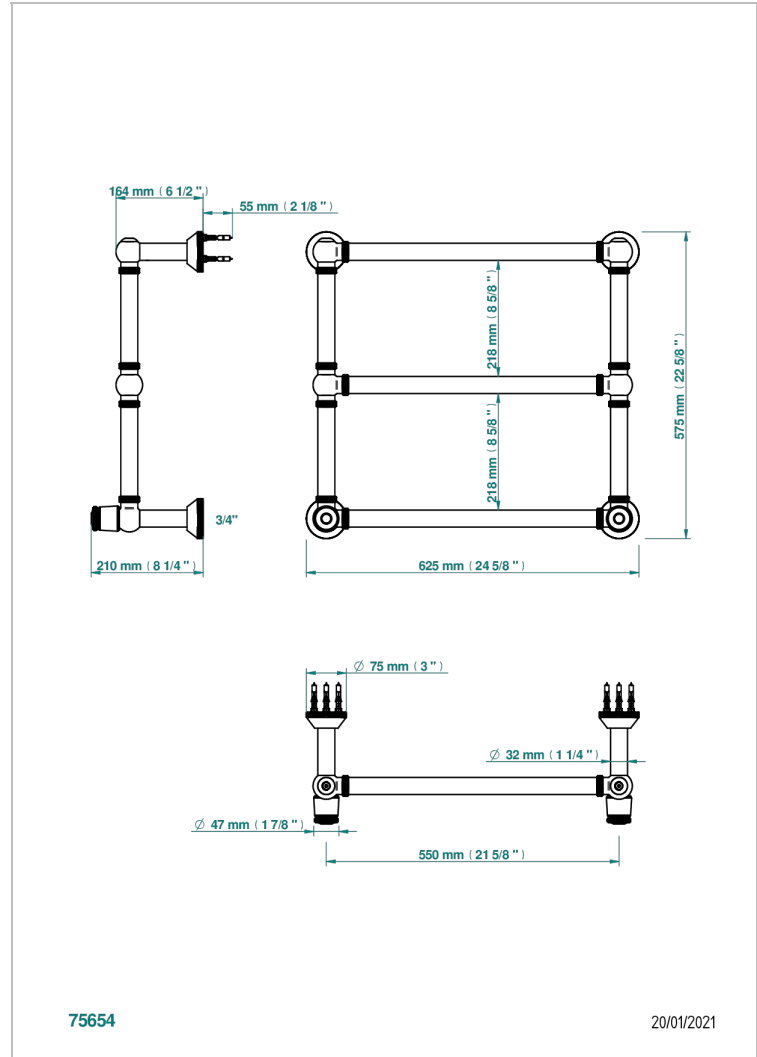

# CORVAIR HOWLITE

U8F-TWK3H2

THG<sup>®</sup>  
PARIS

Traditional towel warmer with knurled ring, 3 rails, 623 mm x 573 mm, hydronic with 2 stylised handles

75654

20/01/2021

## CHARACTERISTIC

- Corvaire Howlite
- Traditional towel warmer with knurled ring, 3 rails, 623 mm x 573 mm, hydronic with 2 stylised handles

## TECHNICAL SPECS

- Pression : 0,5 bars < P < 3 bars (recommandée)
- Pressure : 7.25 psi < P < 43.5 psi (advised)
- Température eau maximale conseillée : 60°C
- Maximum water temperature advised: 140°F
- Hauteur minimale au sol (maximum height from the ground) : 60 cm (24")
- Puissance / Power : 64W à Delta T 30