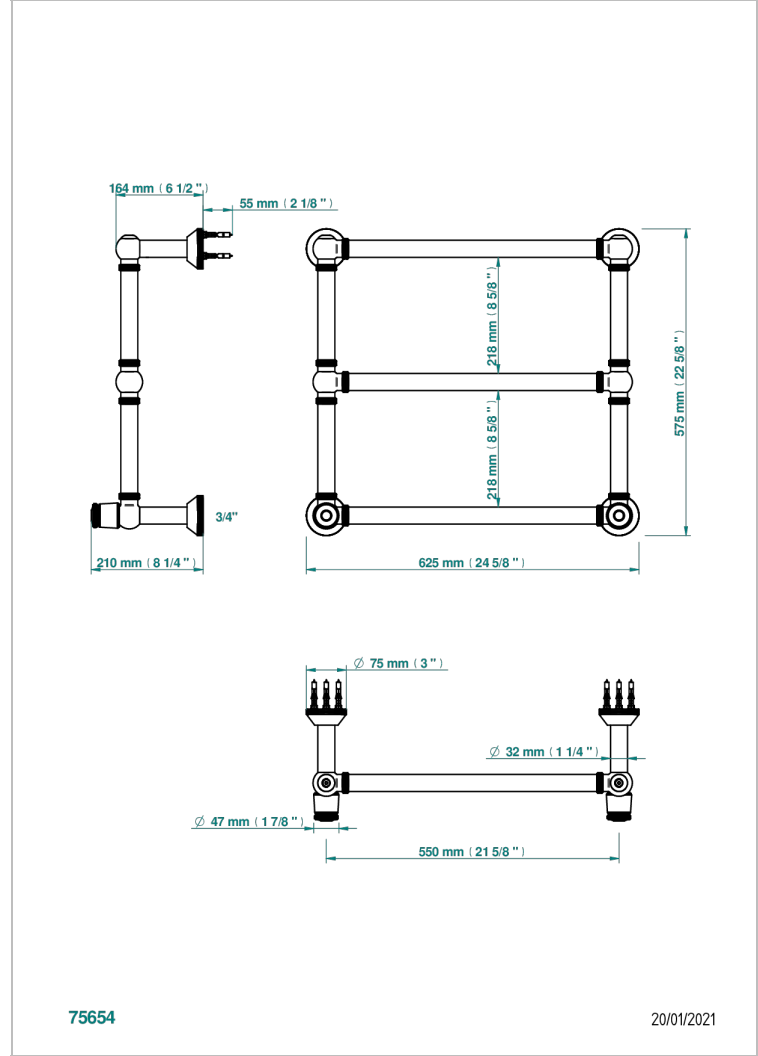

CORVAIR HOWLITE

U8F-TWK3H2

THG[®]
PARIS

Traditional towel warmer with knurled ring, 3 rails, 623 mm x 573 mm, hydronic with 2 stylised handles

75654

20/01/2021

CARACTERÍSTICAS

- Corvaire Howlite
- Traditional towel warmer with knurled ring, 3 rails, 623 mm x 573 mm, hydronic with 2 stylised handles

ESPECIFICACIONES TÉCNICAS

- Pression : 0,5 bars < P < 3 bars (recommandée)
- Pressure : 7.25 psi < P < 43.5 psi (advised)
- Température eau maximale conseillée : 60°C
- Maximum water temperature advised: 140°F
- Hauteur minimale au sol (maximum height from the ground) : 60 cm (24")
- Puissance / Power : 64W à Delta T 30