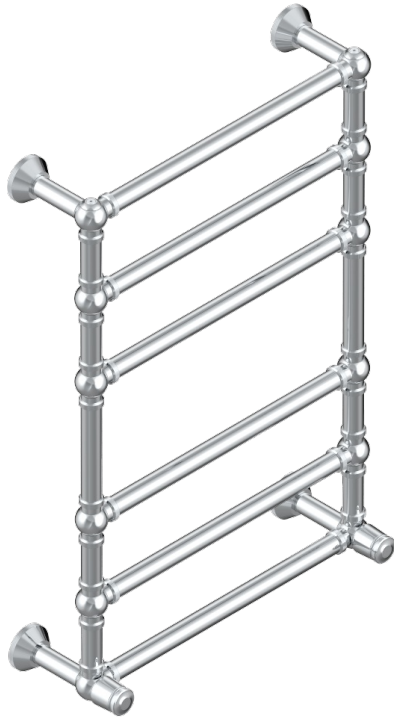

Traditional towel warmer with knurled ring, 6 rails, 623 mm x 923 mm, hydronic with 2 stylised handles

75652

20/01/2021

## CARACTERÍSTICAS

- Corvaire
- Traditional towel warmer with knurled ring, 6 rails, 623 mm x 923 mm, hydronic with 2 stylised handles

## ESPECIFICACIONES TÉCNICAS

- Pression : 0,5 bars < P < 3 bars (recommandée)
- Pressure : 7.25 psi < P < 43.5 psi (advised)
- Température eau maximale conseillée : 60°C
- Maximum water temperature advised: 140°F
- Hauteur minimale au sol (maximum height from the ground) : 60 cm (24")
- Puissance / Power : 128W à Delta T 30

## ACABADOS DISPONIBLES

Bronce claro - D01  
Cromo - A02  
Cromo mate - C02  
Dorado - F01  
Dorado mate - F07  
Dorado pálido - F30

Dorado pálido mate (sin barniz) - F31  
Níquel - B01  
Níquel mate - C01  
Pvd blush - H62  
Pvd blush mate - H60  
Pvd color latón - H49