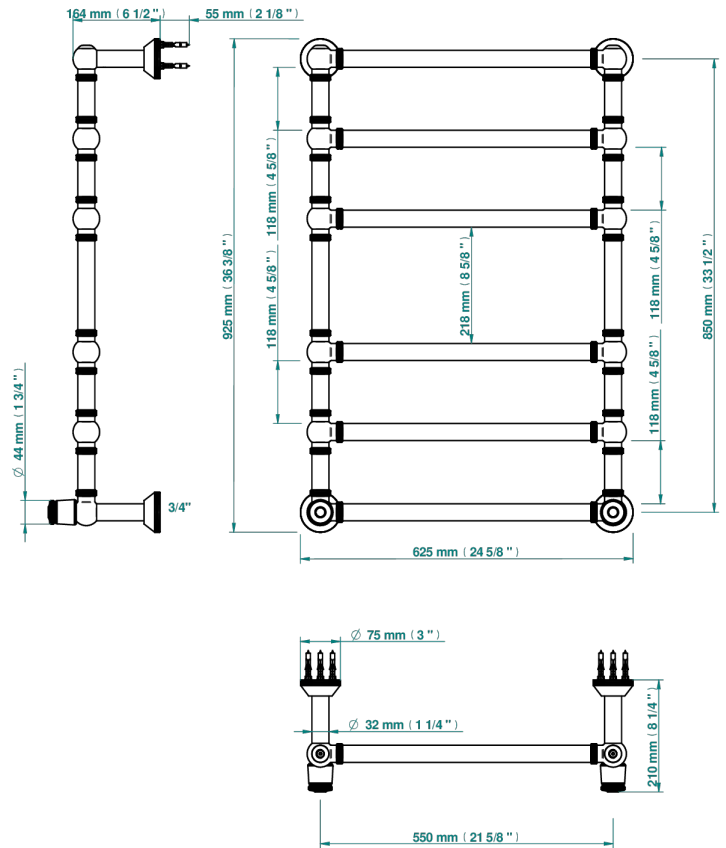

Traditional towel warmer with knurled ring, 6 rails, 623 mm x 923 mm, hydronic with 2 stylised handles

75652

20/01/2021

## CARACTERÍSTICAS

- Corvaire
- Traditional towel warmer with knurled ring, 6 rails, 623 mm x 923 mm, hydronic with 2 stylised handles

## ESPECIFICACIONES TÉCNICAS

- Pression : 0,5 bars < P < 3 bars (recommandée)
- Pressure : 7.25 psi < P < 43.5 psi (advised)
- Température eau maximale conseillée : 60°C
- Maximum water temperature advised: 140°F
- Hauteur minimale au sol (maximum height from the ground) : 60 cm (24")
- Puissance / Power : 128W à Delta T 30