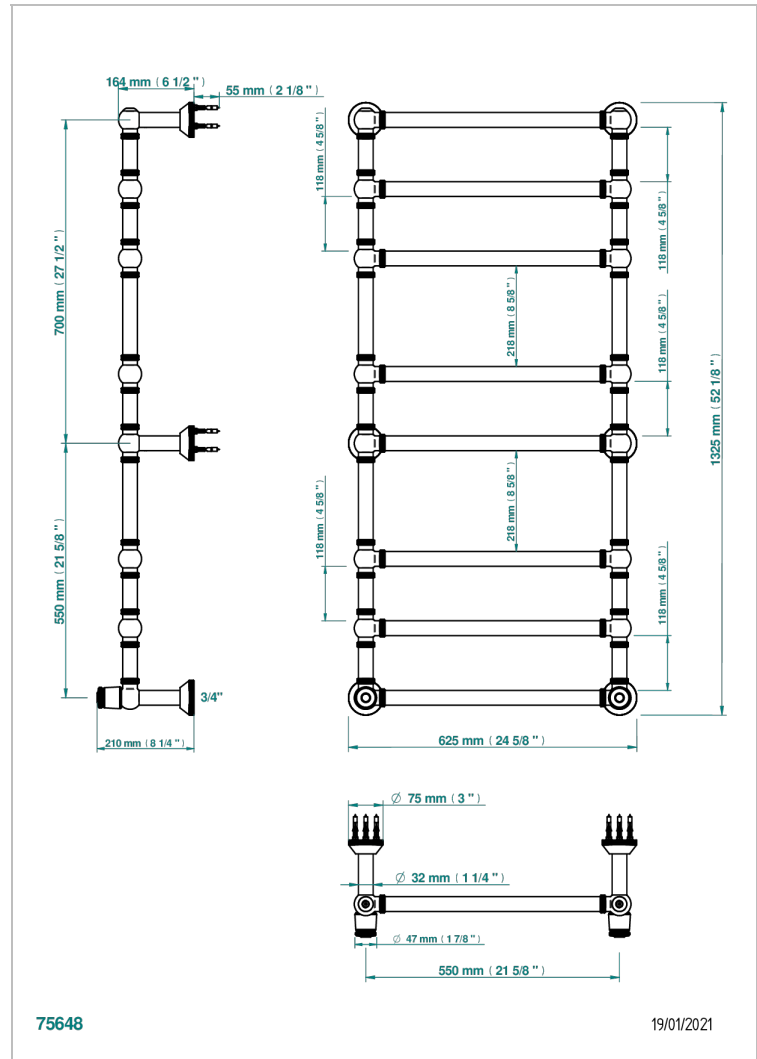

CORVAIR PORTORO

U8H-TWK8H2

THG[®]
PARIS

Traditional towel warmer with knurled ring, 8 rails, 623 mm x 1323 mm, hydronic with 2 stylised handles

CHARACTERISTIC

- Corvaair Portoro
- Traditional towel warmer with knurled ring, 8 rails, 623 mm x 1323 mm, hydronic with 2 stylised handles

TECHNICAL SPECS

- Pression : 0,5 bars < P < 3 bars (recommandée)
- Pressure : 7.25 psi < P < 43.5 psi (advised)
- Température eau maximale conseillée : 60°C
- Maximum water temperature advised: 140°F
- Hauteur minimale au sol (maximum height from the ground) : 60 cm (24")
- Puissance / Power : 171W à Delta T 30