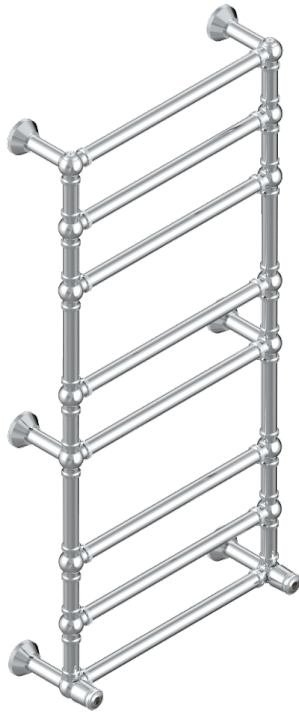

CORVAIR PORTORO

U8H-TWK8H2

THG[®]
PARIS

Traditional towel warmer with knurled ring, 8 rails, 623 mm x 1323 mm, hydronic with 2 stylised handles

CHARACTERISTIC

- Corvaair Portoro
- Traditional towel warmer with knurled ring, 8 rails, 623 mm x 1323 mm, hydronic with 2 stylised handles

TECHNICAL SPECS

- Pression : 0,5 bars < P < 3 bars (recommandée)
- Pressure : 7.25 psi < P < 43.5 psi (advised)
- Température eau maximale conseillée : 60°C
- Maximum water temperature advised: 140°F
- Hauteur minimale au sol (maximum height from the ground) : 60 cm (24")
- Puissance / Power : 171W à Delta T 30

AVAILABLE FINITIONS

Blush PVD - H62
Brass color PVD - H49
Brown bronze color PVD - F33
Gold color PVD - H52
Graphite PVD - H64
Lacquered light bronze - D01

Matt Umber PVD - H67
Matt blush PVD - H60
Matt brass color PVD - H50
Matt brown bronze color PVD - F34
Matt chrome - C02
Matt gold - F07

Matt gold color PVD - H53
Matt graphite PVD - H65
Matt nickel (color finish) - C01
Matt nickel color PVD - H56
Nickel color PVD - H55
Polished chrome (color finish) - A02

Polished gold (color finish) - F01
Polished nickel - B01
Soft gold - F30
Soft matt gold - F31
Umber PVD - H66