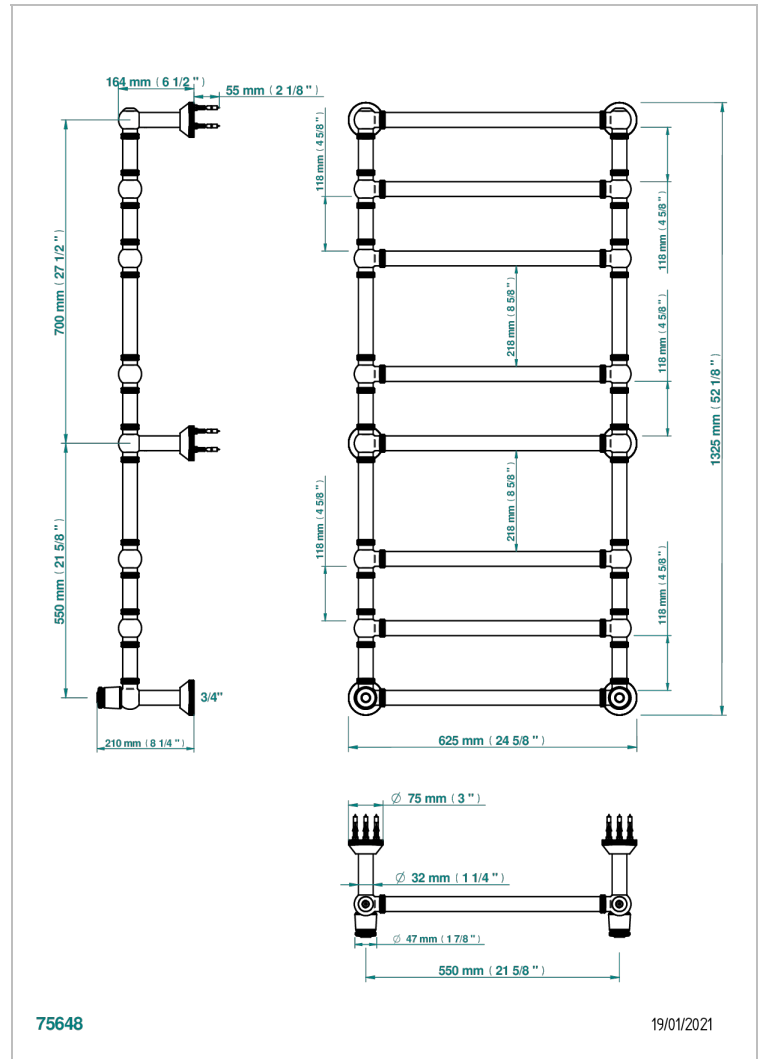

# CORVAIR PORTORO

U8H-TWK8H2

THG<sup>®</sup>  
PARIS

Traditional towel warmer with knurled ring, 8 rails, 623 mm x 1323 mm, hydronic with 2 stylised handles

## CHARACTERISTIC

- Corvaair Portoro
- Traditional towel warmer with knurled ring, 8 rails, 623 mm x 1323 mm, hydronic with 2 stylised handles

## TECHNICAL SPECS

- Pression : 0,5 bars < P < 3 bars (recommandée)
- Pressure : 7.25 psi < P < 43.5 psi (advised)
- Température eau maximale conseillée : 60°C
- Maximum water temperature advised: 140°F
- Hauteur minimale au sol (maximum height from the ground) : 60 cm (24")
- Puissance / Power : 171W à Delta T 30