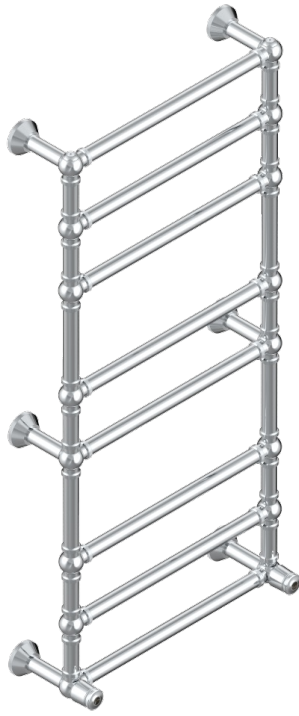

# CORVAIR PORTORO

U8H-TWK8H2

THG<sup>®</sup>  
PARIS

Traditional towel warmer with knurled ring, 8 rails, 623 mm x 1323 mm, hydronic with 2 stylised handles

## CHARACTERISTIC

- Corvaair Portoro
- Traditional towel warmer with knurled ring, 8 rails, 623 mm x 1323 mm, hydronic with 2 stylised handles

## TECHNICAL SPECS

- Pression : 0,5 bars < P < 3 bars (recommandée)
- Pressure : 7.25 psi < P < 43.5 psi (advised)
- Température eau maximale conseillée : 60°C
- Maximum water temperature advised: 140°F
- Hauteur minimale au sol (maximum height from the ground) : 60 cm (24")
- Puissance / Power : 171W à Delta T 30

## AVAILABLE FINITIONS

Blush PVD - H62  
Brass color PVD - H49  
Brown bronze color PVD - F33  
Gold color PVD - H52  
Graphite PVD - H64  
Lacquered light bronze - D01

Matt Umber PVD - H67  
Matt blush PVD - H60  
Matt brass color PVD - H50  
Matt brown bronze color PVD - F34  
Matt chrome - C02  
Matt gold - F07