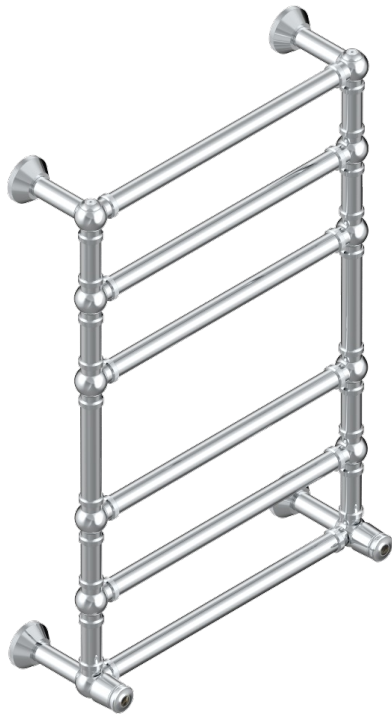

# CORVAIR PORTORO

U8H-TWK6H2

Traditional towel warmer with knurled ring, 6 rails, 623 mm x 923 mm, hydronic with 2 stylised handles

THG<sup>®</sup>  
PARIS

## CARACTERÍSTICAS

- Corvaair Portoro
- Traditional towel warmer with knurled ring, 6 rails, 623 mm x 923 mm, hydronic with 2 stylised handles

## ESPECIFICACIONES TÉCNICAS

- Pression : 0,5 bars < P < 3 bars (recommandée)
- Pressure : 7.25 psi < P < 43.5 psi (advised)
- Température eau maximale conseillée : 60°C
- Maximum water temperature advised: 140°F
- Hauteur minimale au sol (maximum height from the ground) : 60 cm (24")
- Puissance / Power : 128W à Delta T 30

## ACABADOS DISPONIBLES

Bronce claro - D01  
Cromo - A02  
Cromo mate - C02  
Dorado - F01  
Dorado mate - F07  
Dorado pálido - F30

Dorado pálido mate (sin barniz) - F31  
Níquel - B01  
Níquel mate - C01  
Pvd blush - H62  
Pvd blush mate - H60  
Pvd color latón - H49