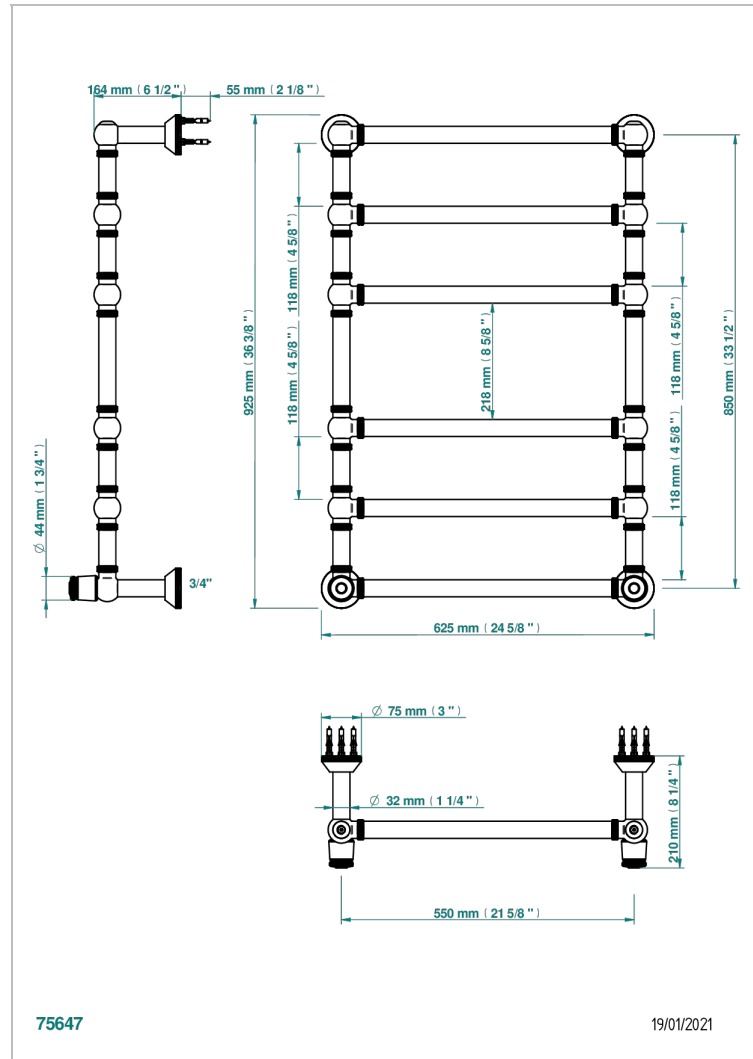

# CORVAIR PORTORO

U8H-TWK6H2

Traditional towel warmer with knurled ring, 6 rails, 623 mm x 923 mm, hydronic with 2 stylised handles

THG<sup>®</sup>  
PARIS

## CARACTERÍSTICAS

- Corvaair Portoro
- Traditional towel warmer with knurled ring, 6 rails, 623 mm x 923 mm, hydronic with 2 stylised handles

## ESPECIFICACIONES TÉCNICAS

- Pression : 0,5 bars < P < 3 bars (recommandée)
- Pressure : 7.25 psi < P < 43.5 psi (advised)
- Température eau maximale conseillée : 60°C
- Maximum water temperature advised: 140°F
- Hauteur minimale au sol (maximum height from the ground) : 60 cm (24")
- Puissance / Power : 128W à Delta T 30