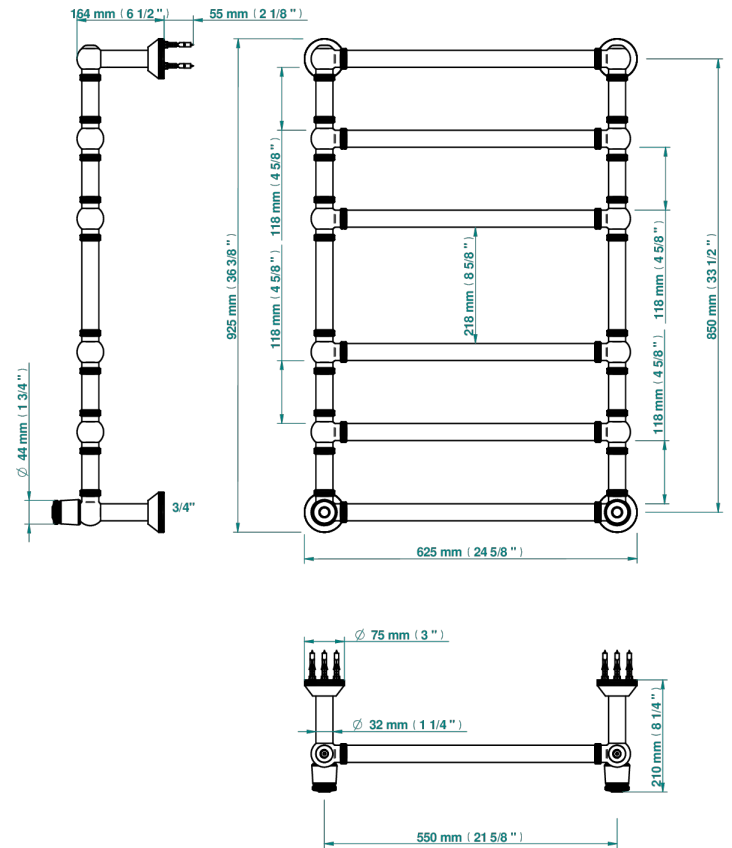

CORVAIR PORTORO

U8H-TWK6H2

THG[®]
PARIS

Traditional towel warmer with knurled ring, 6 rails, 623 mm x 923 mm, hydronic with 2 stylised handles

75647

19/01/2021

CHARACTERISTIC

- Corvaair Portoro
- Traditional towel warmer with knurled ring, 6 rails, 623 mm x 923 mm, hydronic with 2 stylised handles

TECHNICAL SPECS

- Pression : 0,5 bars < P < 3 bars (recommandée)
- Pressure : 7.25 psi < P < 43.5 psi (advised)
- Température eau maximale conseillée : 60°C
- Maximum water temperature advised: 140°F
- Hauteur minimale au sol (maximum height from the ground) : 60 cm (24")
- Puissance / Power : 128W à Delta T 30