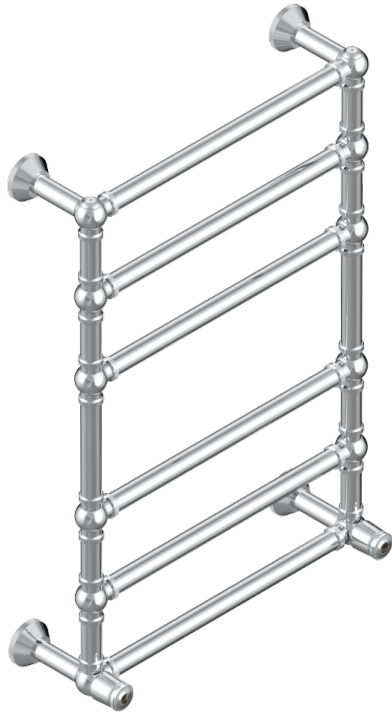

CORVAIR PORTORO

U8H-TWK6H2

THG[®]
PARIS

Traditional towel warmer with knurled ring, 6 rails, 623 mm x 923 mm, hydronic with 2 stylised handles

75647

19/01/2021

CHARACTERISTIC

- Corvaair Portoro
- Traditional towel warmer with knurled ring, 6 rails, 623 mm x 923 mm, hydronic with 2 stylised handles

TECHNICAL SPECS

- Pression : 0,5 bars < P < 3 bars (recommandée)
- Pressure : 7.25 psi < P < 43.5 psi (advised)
- Température eau maximale conseillée : 60°C
- Maximum water temperature advised: 140°F
- Hauteur minimale au sol (maximum height from the ground) : 60 cm (24")
- Puissance / Power : 128W à Delta T 30

AVAILABLE FINITIONS

Blush PVD - H62
Brass color PVD - H49
Brown bronze color PVD - F33
Gold color PVD - H52
Graphite PVD - H64
Lacquered light bronze - D01

Matt Umber PVD - H67
Matt blush PVD - H60
Matt brass color PVD - H50
Matt brown bronze color PVD - F34
Matt chrome - C02
Matt gold - F07