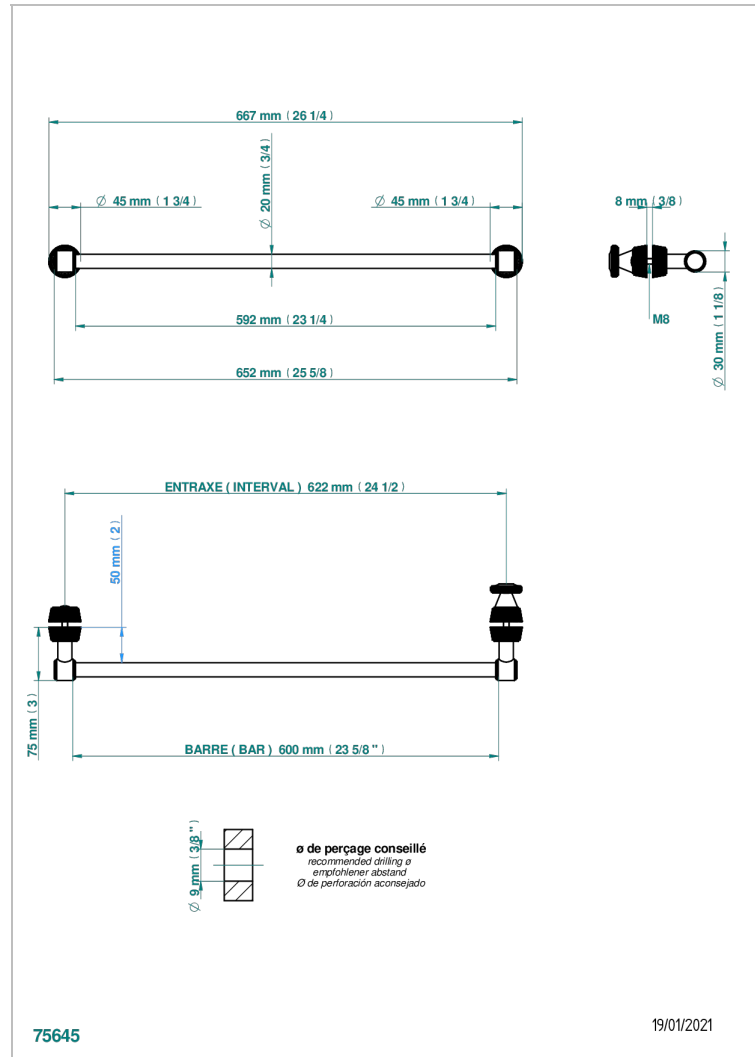

# CORVAIR FIOR DI BOSCO CON MANETAS

U8L-514V2

THG<sup>®</sup>  
PARIS

Towel rail with one rail for glass door with knob on side and escutcheon the other side

## CARACTERÍSTICAS

- Corvaire Fior di Bosco con manetas
- Towel rail with one rail for glass door with knob on side and escutcheon the other side