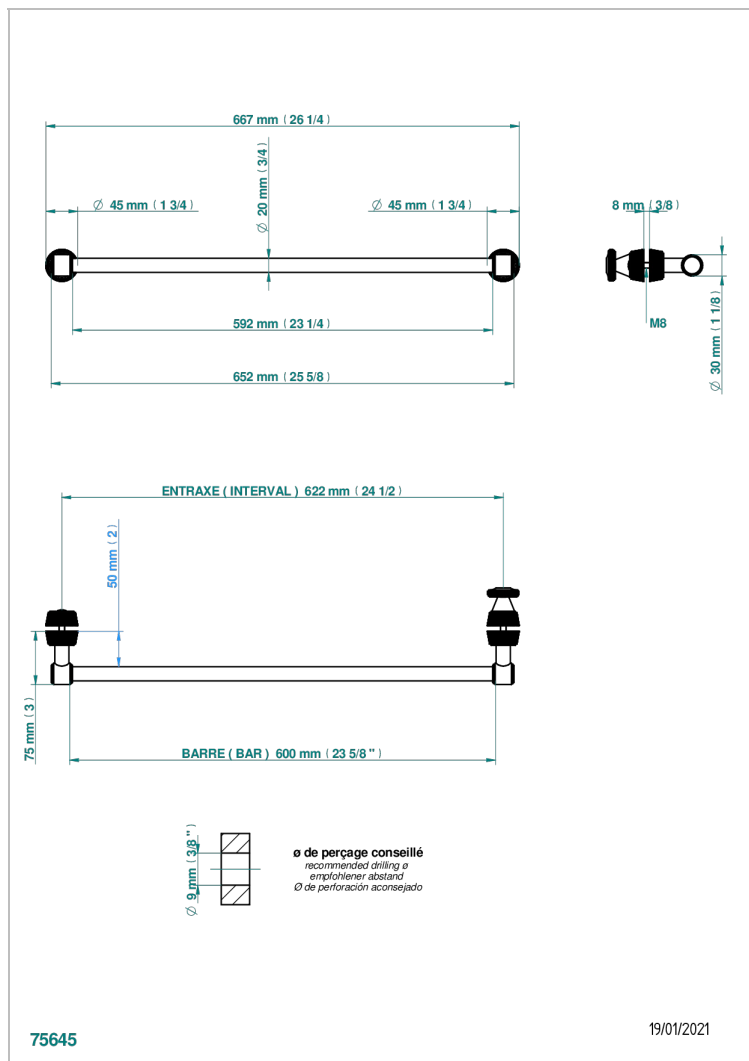

# CORVAIR FIOR DI BOSCO WITH LEVER HANDLES

U8L-514V2

Towel rail with one rail for glass door with knob on side and escutcheon the other side

## CHARACTERISTIC

- Corvaair Fior di Bosco with lever handles
- Towel rail with one rail for glass door with knob on side and escutcheon the other side