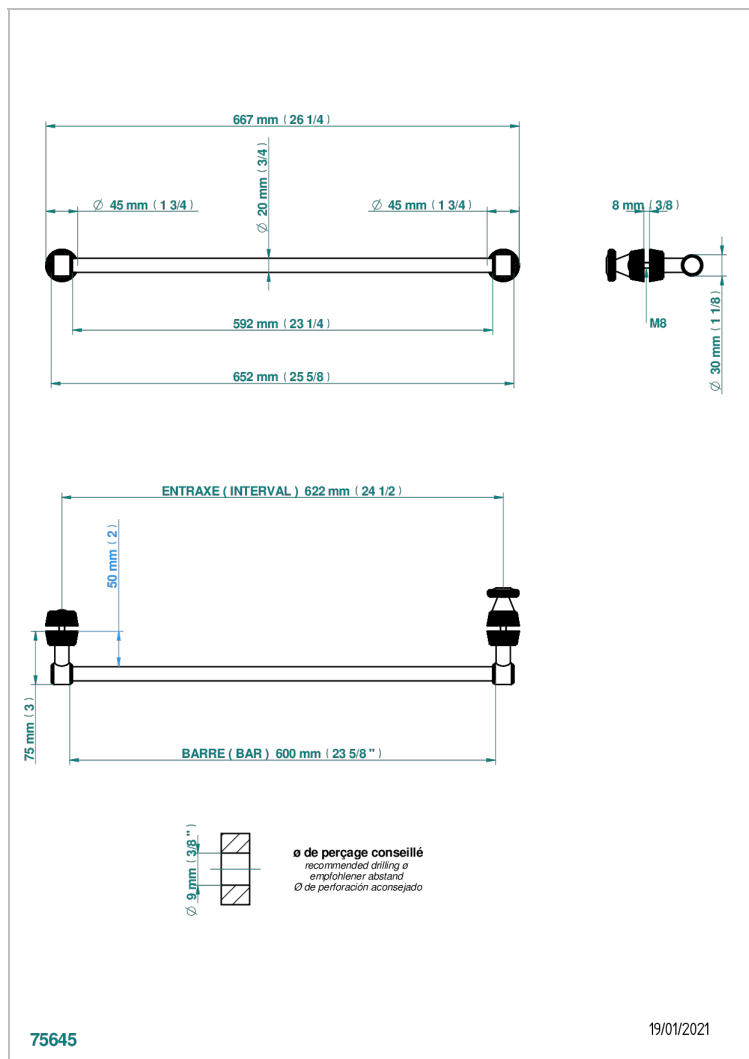

CORVAIR FIOR DI BOSCO WITH LEVER

U8L-514V2

Towel rail with one rail for glass door with knob on side and escutcheon the other side

CHARACTERISTIC

- Corvoir Fior di Bosco with lever
- Towel rail with one rail for glass door with knob on side and escutcheon the other side