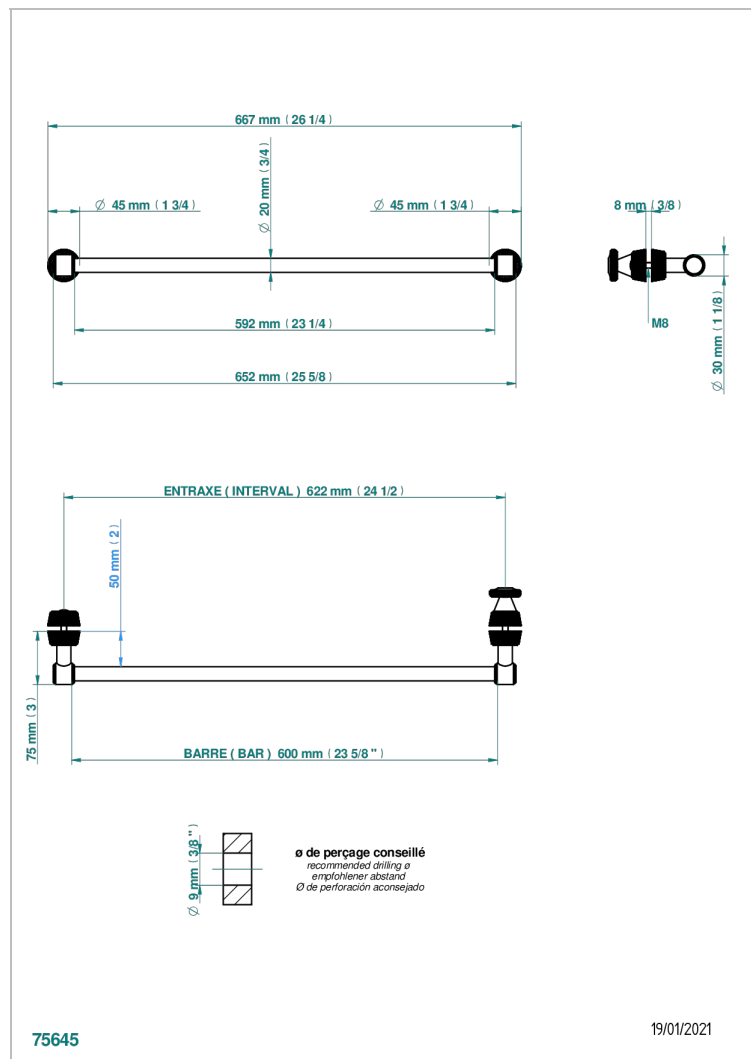

CORVAIR FIOR DI BOSCO CON MANETAS

U8L-514V2

THG[®]
PARIS

Towel rail with one rail for glass door with knob on side and escutcheon the other side

CARACTERÍSTICAS

- Corvaire Fior di Bosco con manetas
- Towel rail with one rail for glass door with knob on side and escutcheon the other side