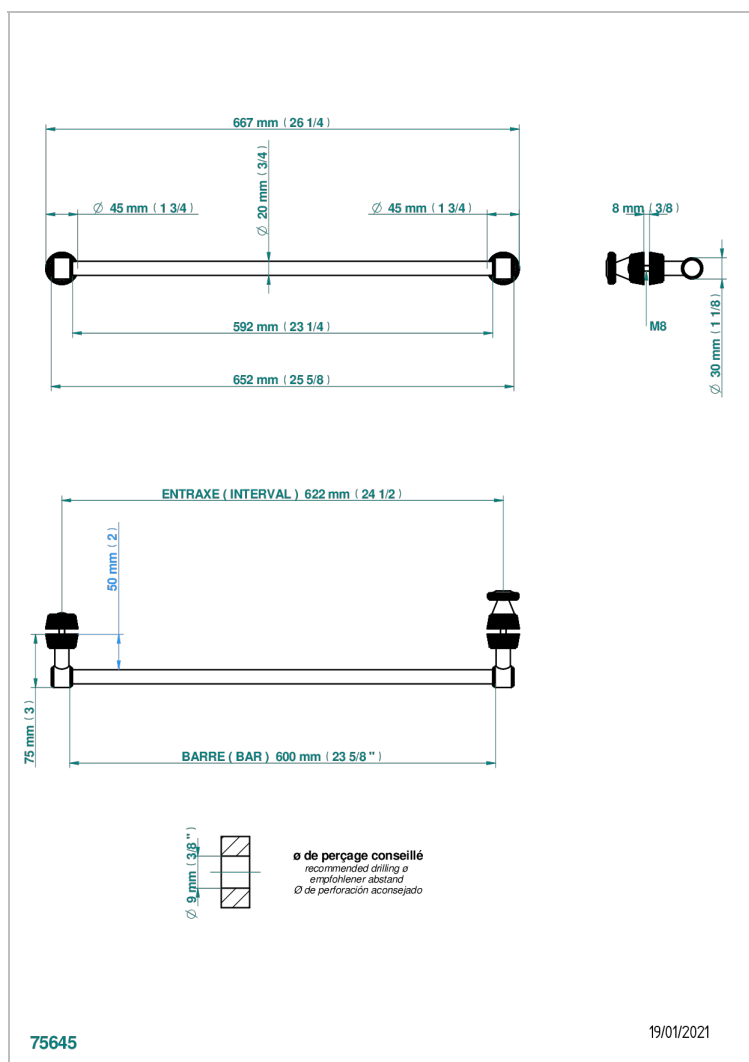

CORVAIR FIOR DI BOSCO WITH LEVER

U8L-514V2

Towel rail with one rail for glass door with knob on side and escutcheon the other side

CHARACTERISTIC

- Corvoir Fior di Bosco with lever
- Towel rail with one rail for glass door with knob on side and escutcheon the other side