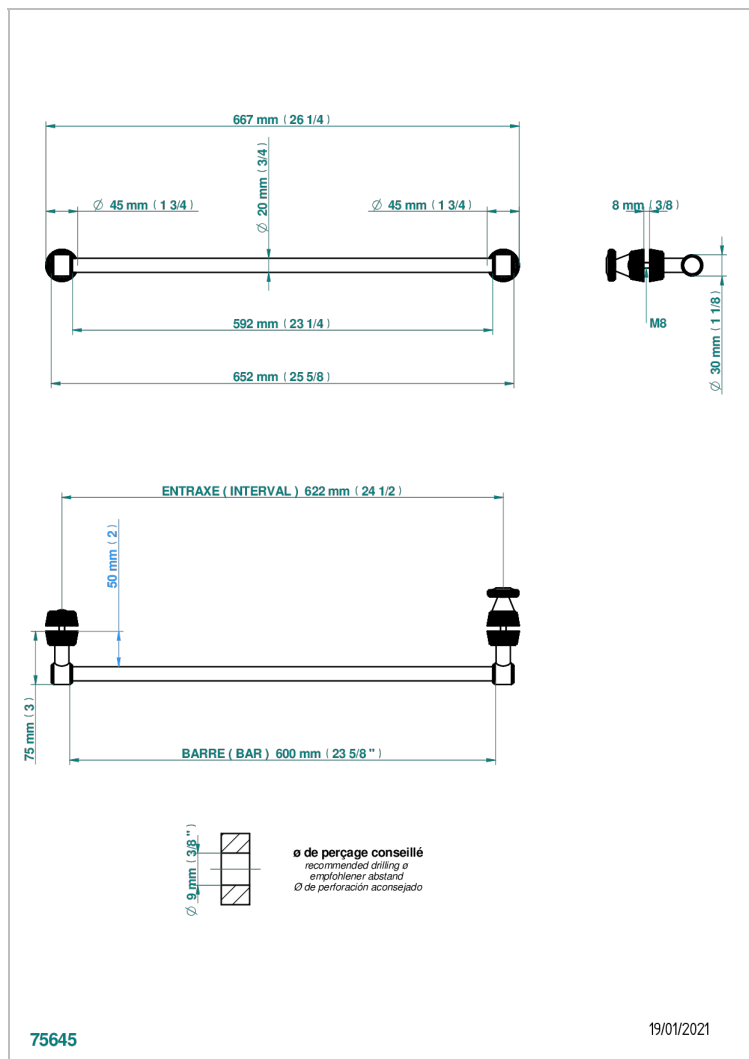

CORVAIR FIOR DI BOSCO CON MANETAS

U8L-514V2

THG[®]
PARIS

Towel rail with one rail for glass door with knob on side and escutcheon the other side

CARACTERÍSTICAS

- Corvaire Fior di Bosco con manetas
- Towel rail with one rail for glass door with knob on side and escutcheon the other side