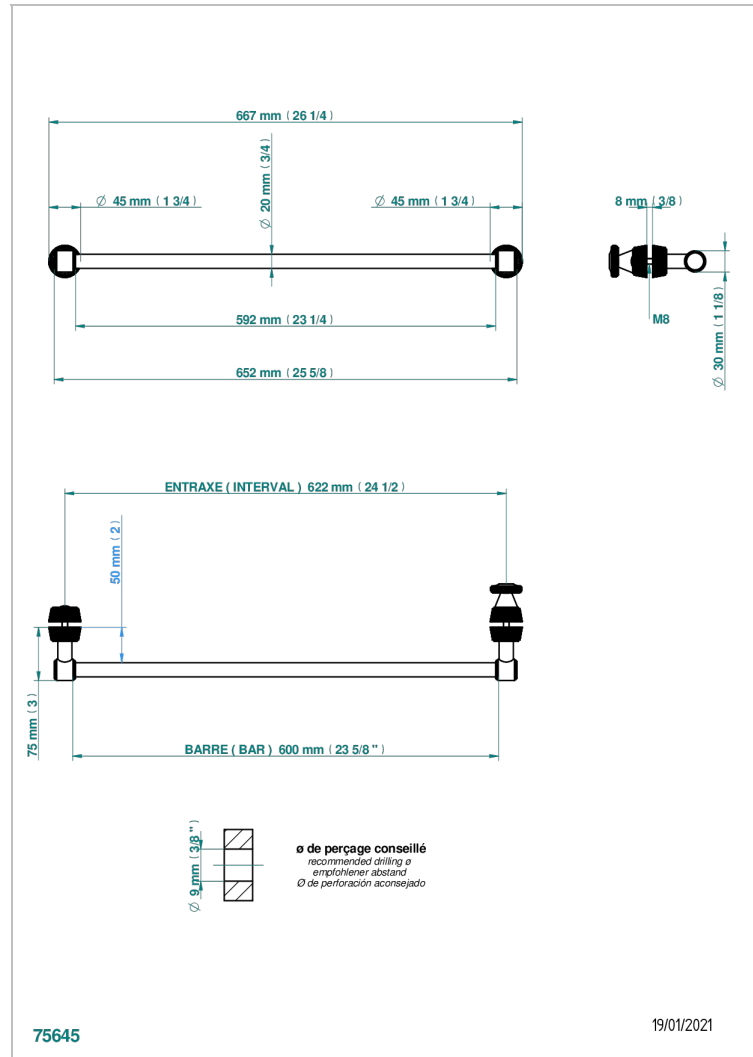

CORVAIR FIOR DI BOSCO MIT HEBEL

U8L-514V2

THG[®]
PARIS

Towel rail with one rail for glass door with knob on side and escutcheon the other side

EIGENSCHAFTEN

- Corvair Fior di Bosco mit Hebel
- Towel rail with one rail for glass door with knob on side and escutcheon the other side