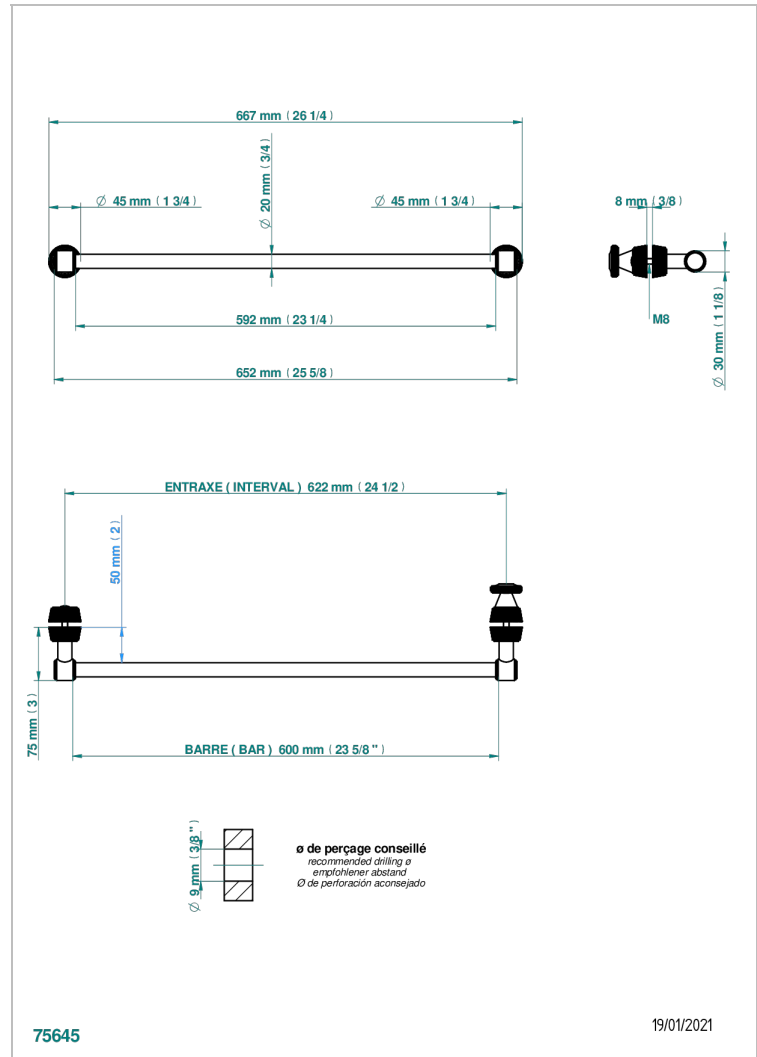

# CORVAIR FIOR DI BOSCO

U8K-514V2

THG<sup>®</sup>  
PARIS

Towel rail with one rail for glass door with knob on side and escutcheon the other side

## CARACTERÍSTICAS

- Corvaire Fior di Bosco
- Towel rail with one rail for glass door with knob on side and escutcheon the other side