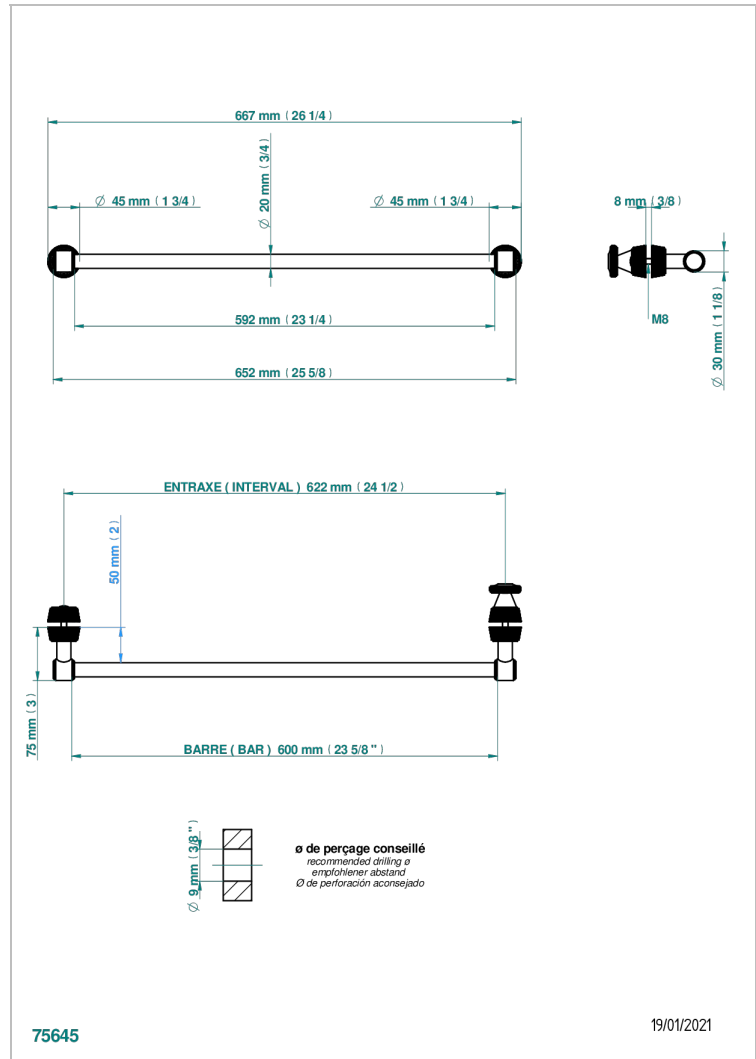

CORVAIR FIOR DI BOSCO

U8K-514V2

THG[®]
PARIS

Towel rail with one rail for glass door with knob on side and escutcheon the other side

CHARACTERISTIC

- Corvoir Fior di Bosco
- Towel rail with one rail for glass door with knob on side and escutcheon the other side