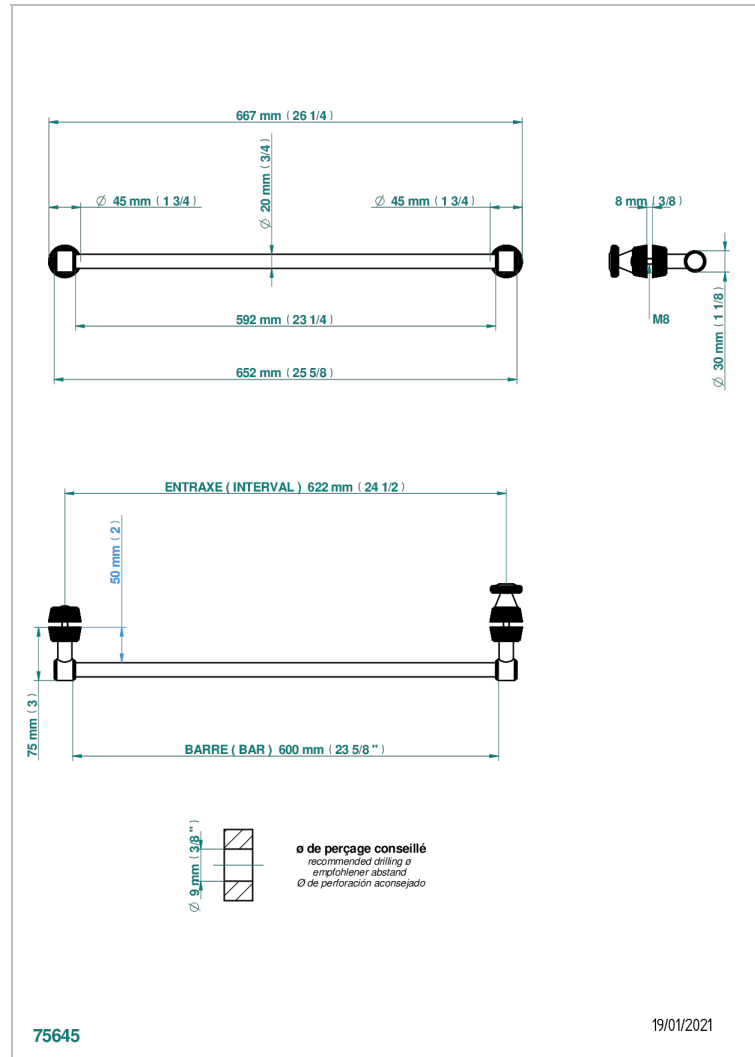

Towel rail with one rail for glass door with knob on side and escutcheon the other side

CHARACTERISTIC

- Corvaire Fior di Bosco
- Towel rail with one rail for glass door with knob on side and escutcheon the other side