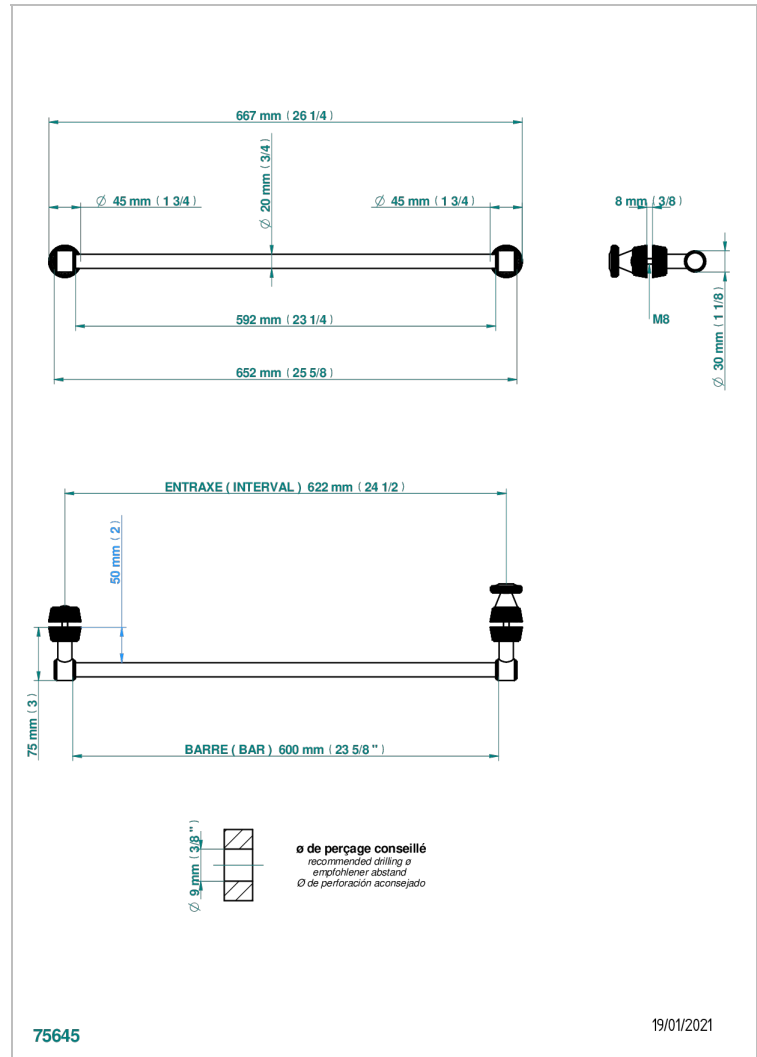

Towel rail with one rail for glass door with knob on side and escutcheon the other side

CHARACTERISTIC

- Corvaair Fior di Bosco
- Towel rail with one rail for glass door with knob on side and escutcheon the other side