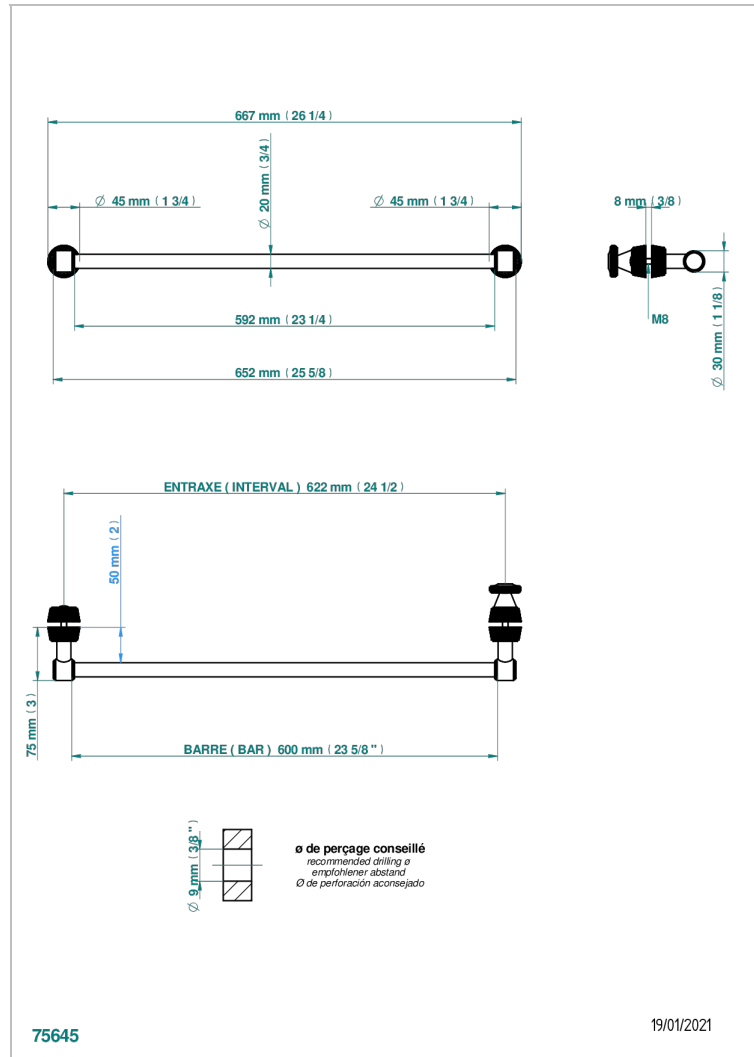

Towel rail with one rail for glass door with knob on side and escutcheon the other side

EIGENSCHAFTEN

- Corvoir Fior di Bosco
- Towel rail with one rail for glass door with knob on side and escutcheon the other side