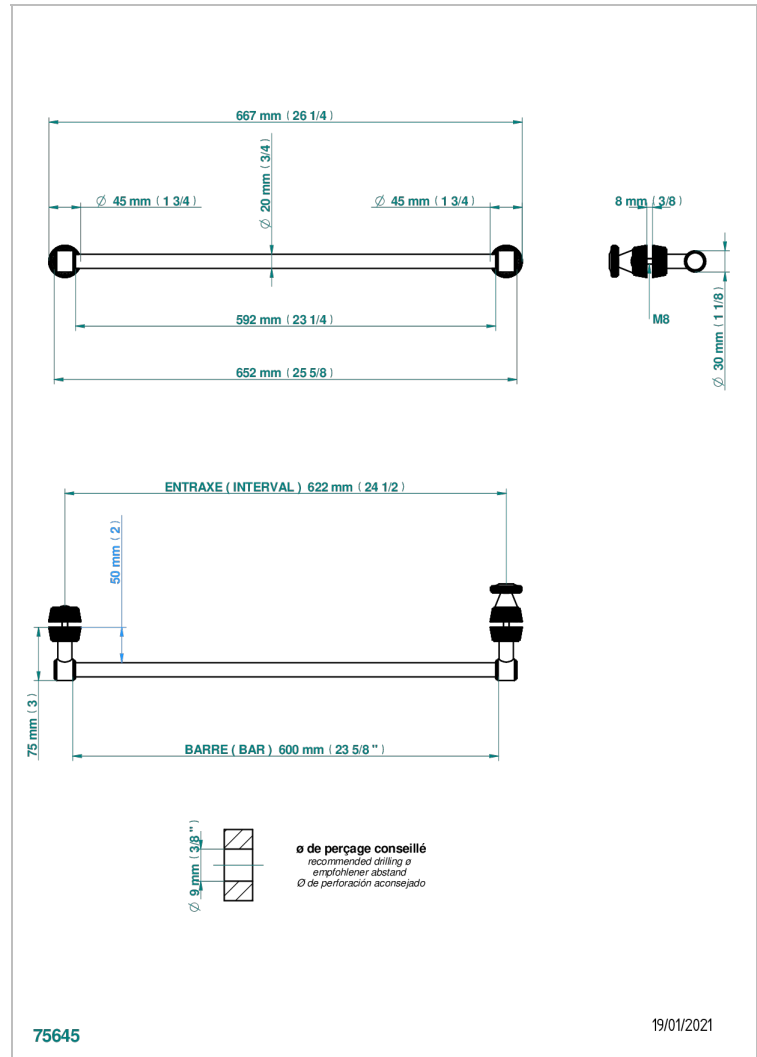

# CORVAIR FIOR DI BOSCO

U8K-514V2

THG<sup>®</sup>  
PARIS

Towel rail with one rail for glass door with knob on side and escutcheon the other side

## CARACTERÍSTICAS

- Corvoir Fior di Bosco
- Towel rail with one rail for glass door with knob on side and escutcheon the other side