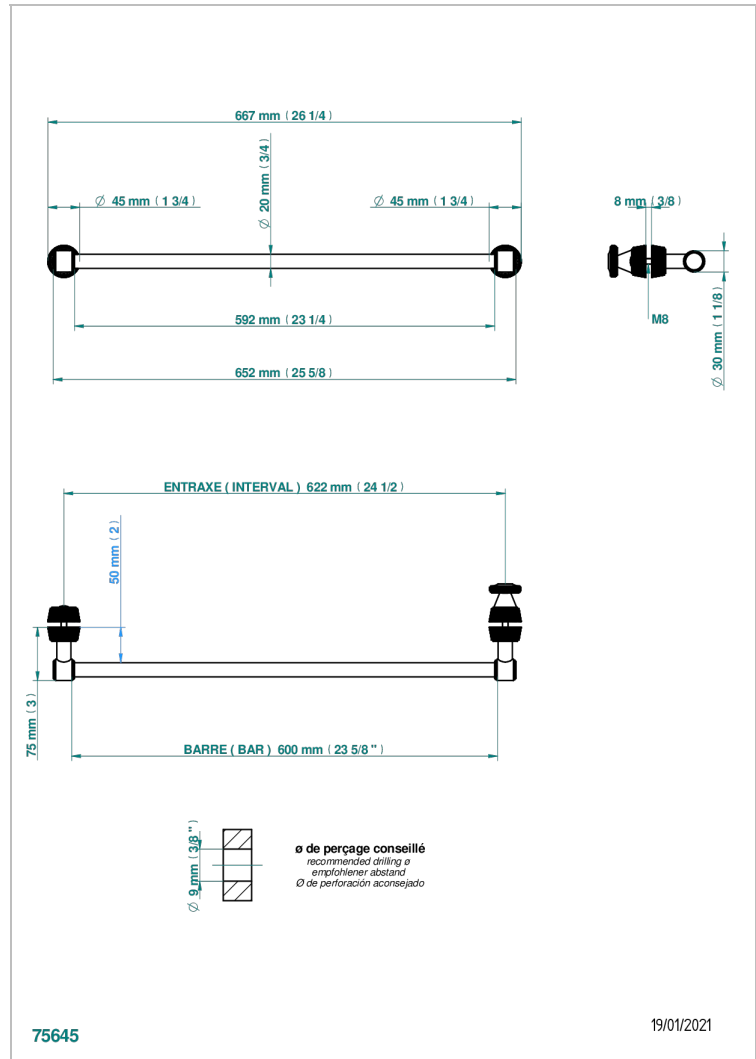

Towel rail with one rail for glass door with knob on side and escutcheon the other side

CHARACTERISTIC

- Corvaair Fior di Bosco
- Towel rail with one rail for glass door with knob on side and escutcheon the other side