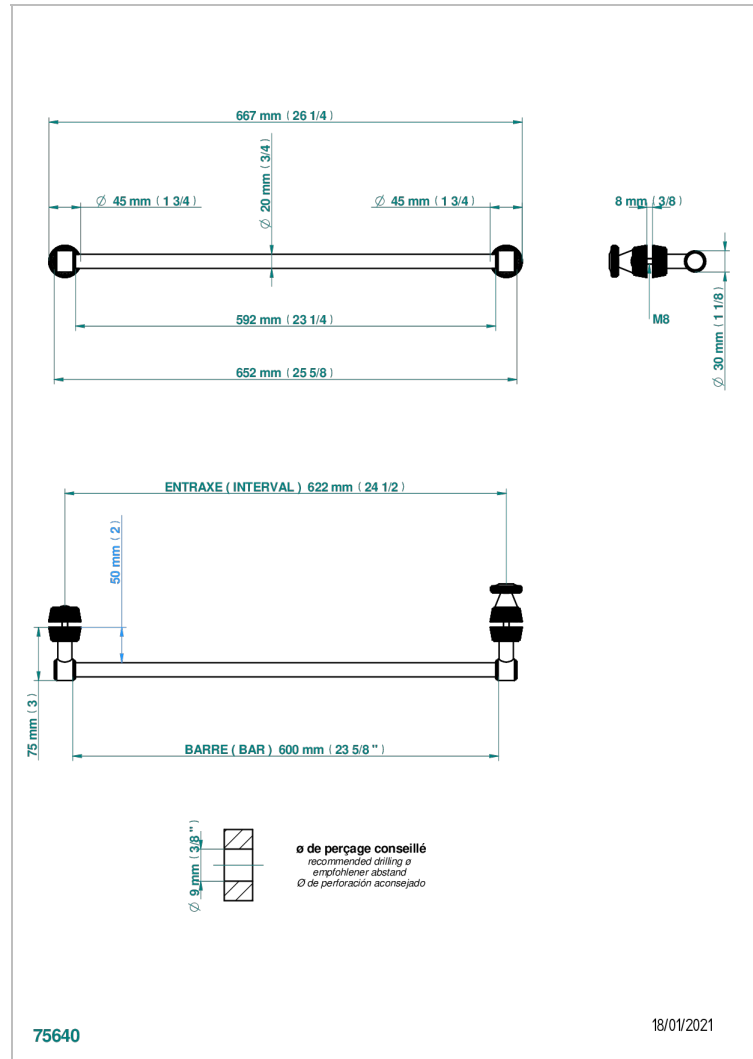

Towel rail with one rail for glass door with knob on side and escutcheon the other side

## CARACTERÍSTICAS

- Corvairstowel rail
- Towel rail with one rail for glass door with knob on side and escutcheon the other side