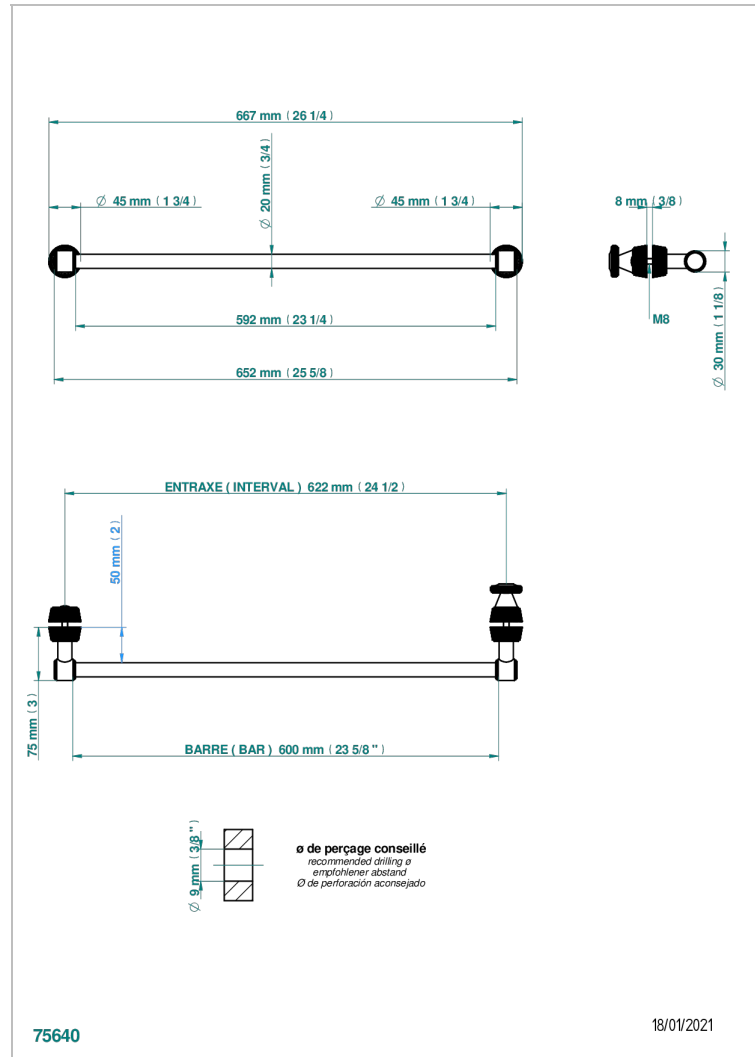

Towel rail with one rail for glass door with knob on side and escutcheon the other side

CHARACTERISTIC

- Corvairst
- Towel rail with one rail for glass door with knob on side and escutcheon the other side