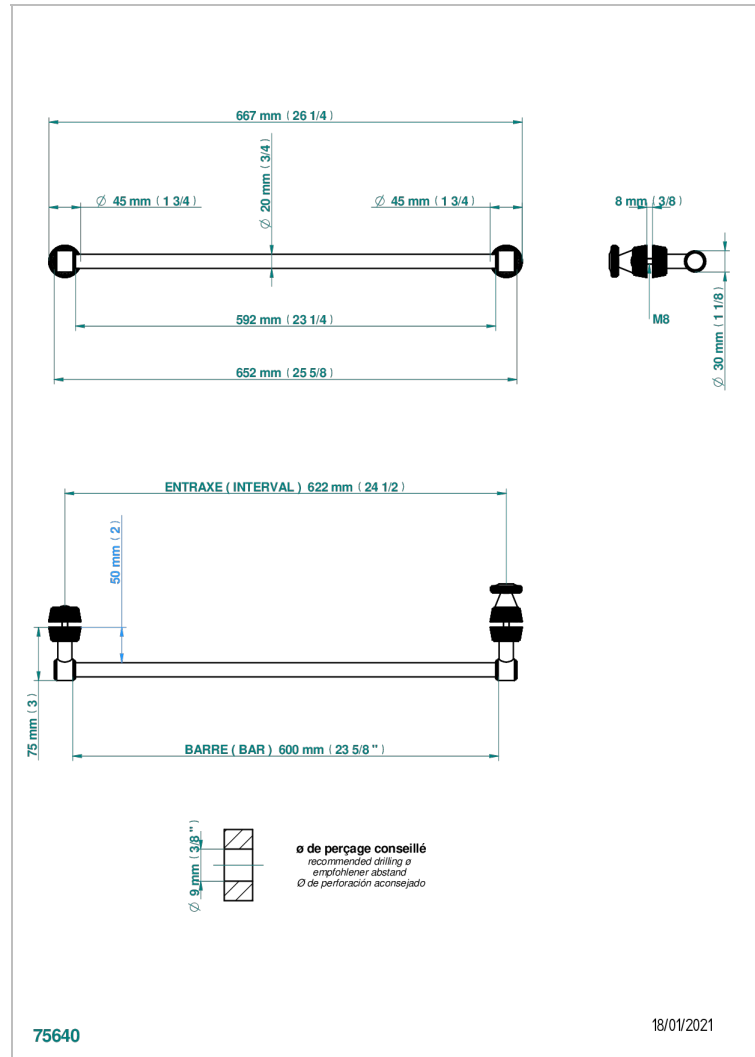

Towel rail with one rail for glass door with knob on side and escutcheon the other side

### CHARACTERISTIC

- Corvairstowel rail with one rail for glass door with knob on side and escutcheon the other side