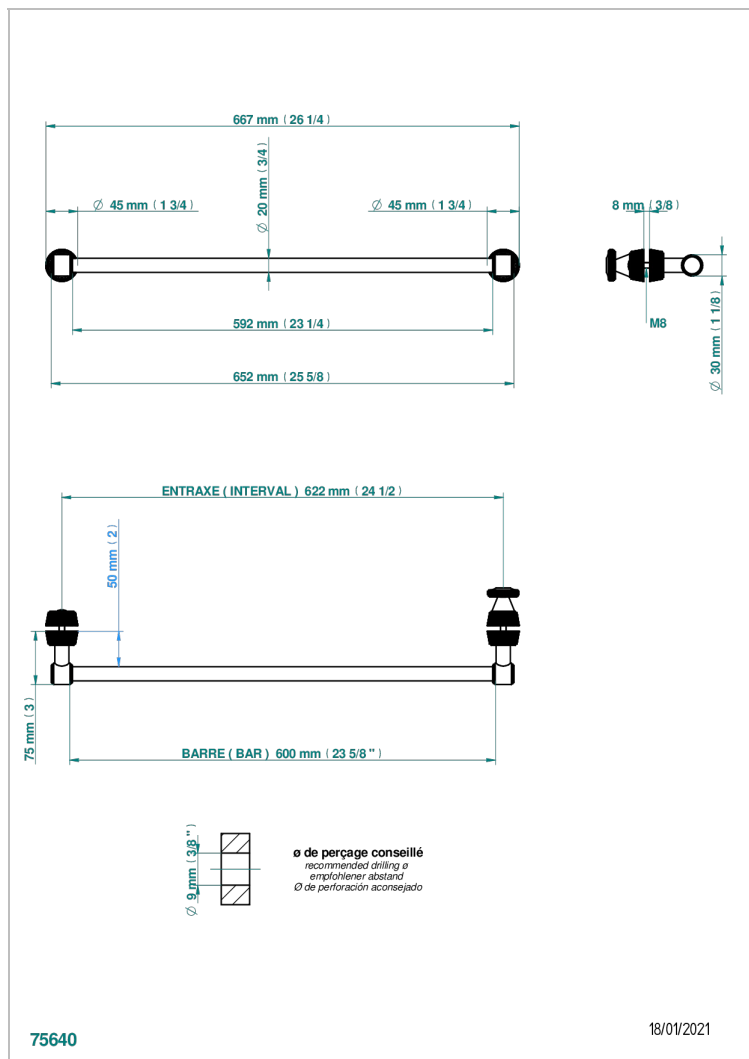

Towel rail with one rail for glass door with knob on side and escutcheon the other side

CARACTERÍSTICAS

- Corvair
- Towel rail with one rail for glass door with knob on side and escutcheon the other side