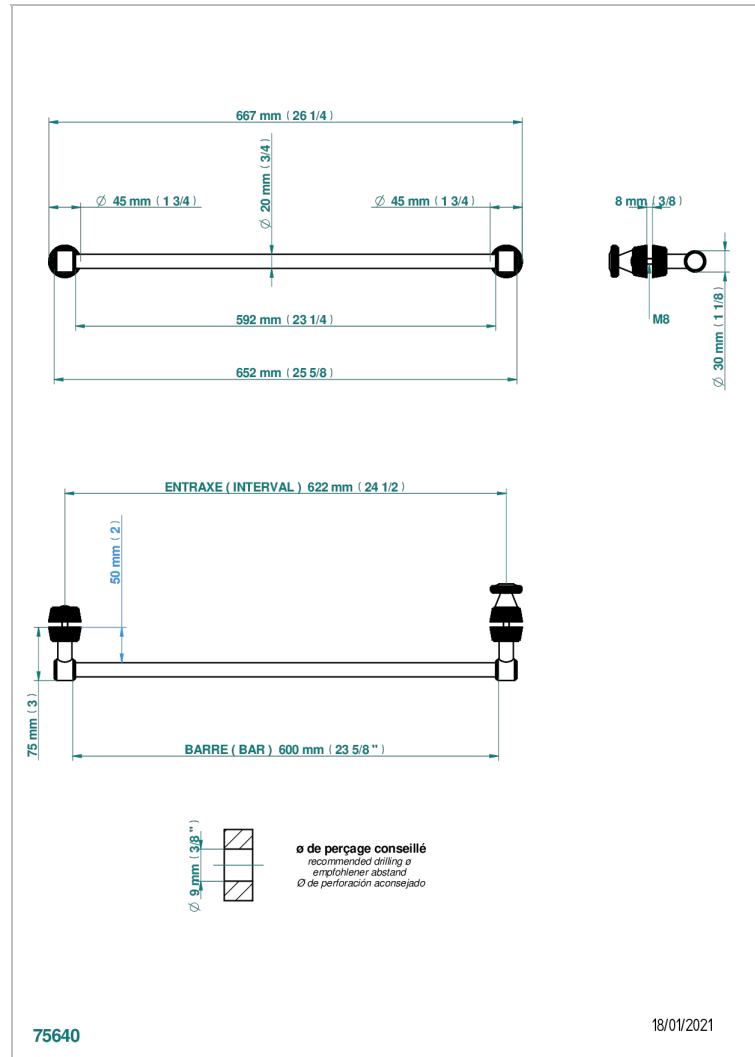

Towel rail with one rail for glass door with knob on side and escutcheon the other side

CHARACTERISTIC

- Corvaair
- Towel rail with one rail for glass door with knob on side and escutcheon the other side