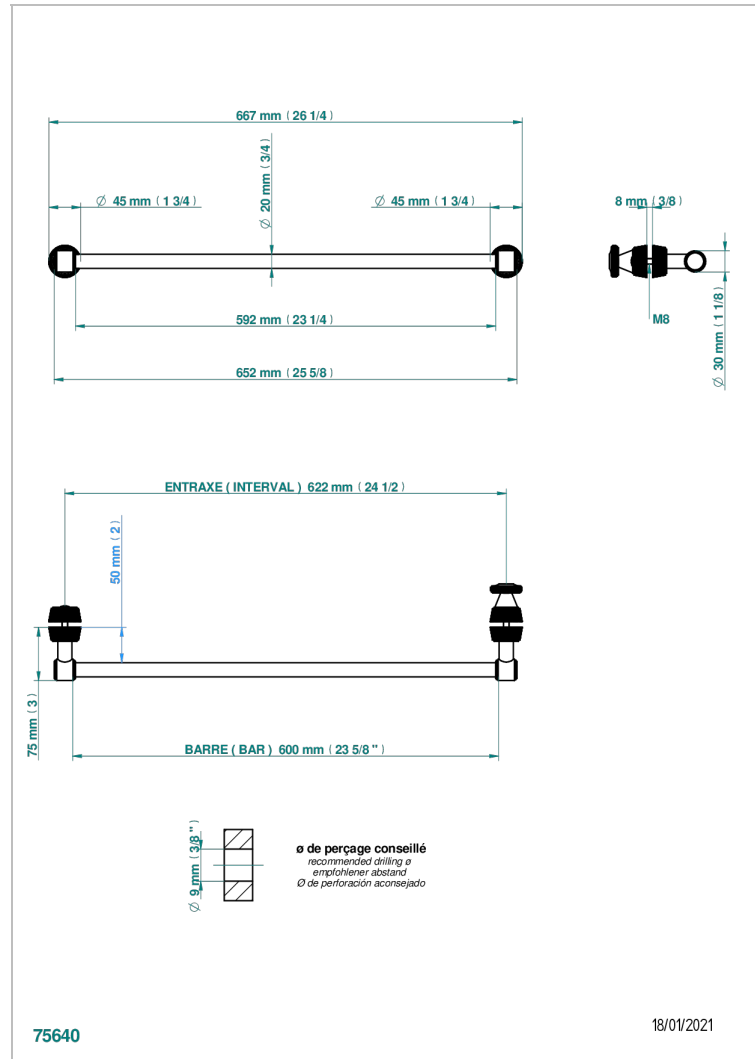

Towel rail with one rail for glass door with knob on side and escutcheon the other side

EIGENSCHAFTEN

- Corvairst
- Towel rail with one rail for glass door with knob on side and escutcheon the other side