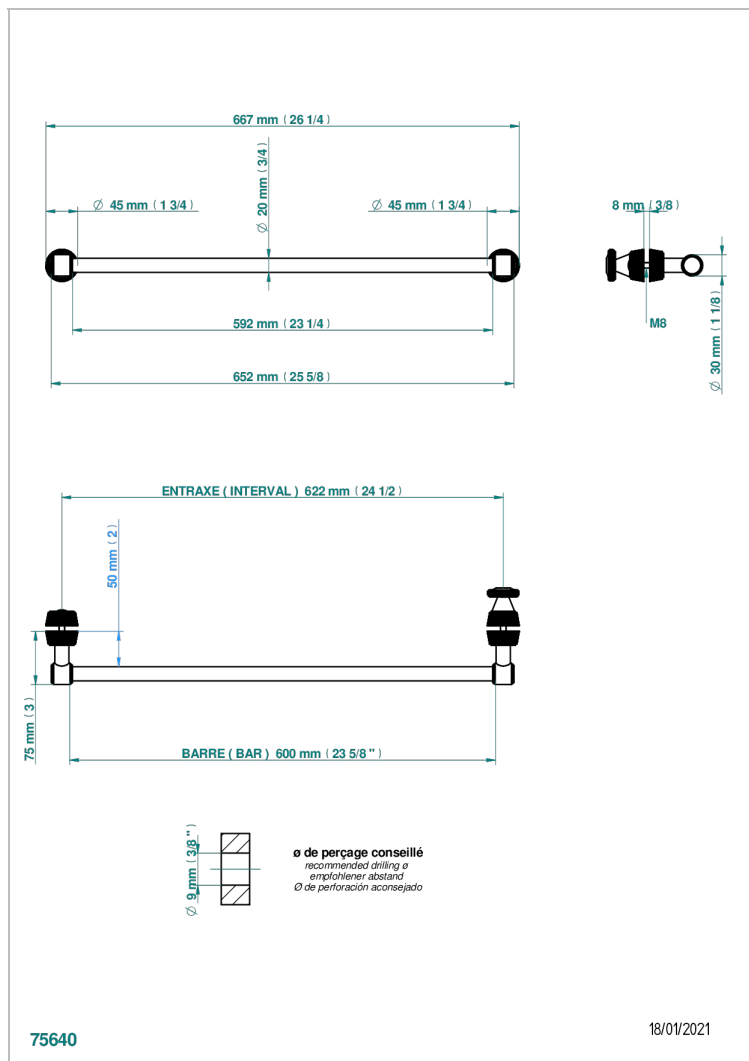

Towel rail with one rail for glass door with knob on side and escutcheon the other side

CARACTERÍSTICAS

- Corvairstowel rail with one rail for glass door with knob on side and escutcheon the other side

ACABADOS DISPONIBLES