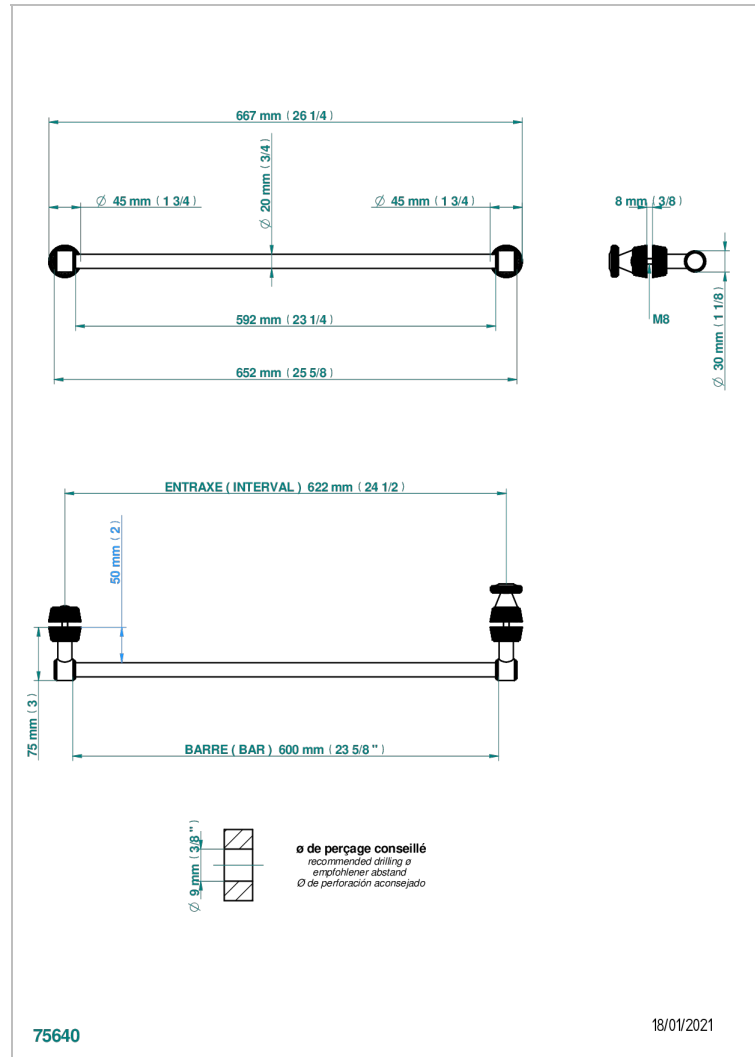

Towel rail with one rail for glass door with knob on side and escutcheon the other side

## CHARACTERISTIC

- Corvairstowel rail
- Towel rail with one rail for glass door with knob on side and escutcheon the other side