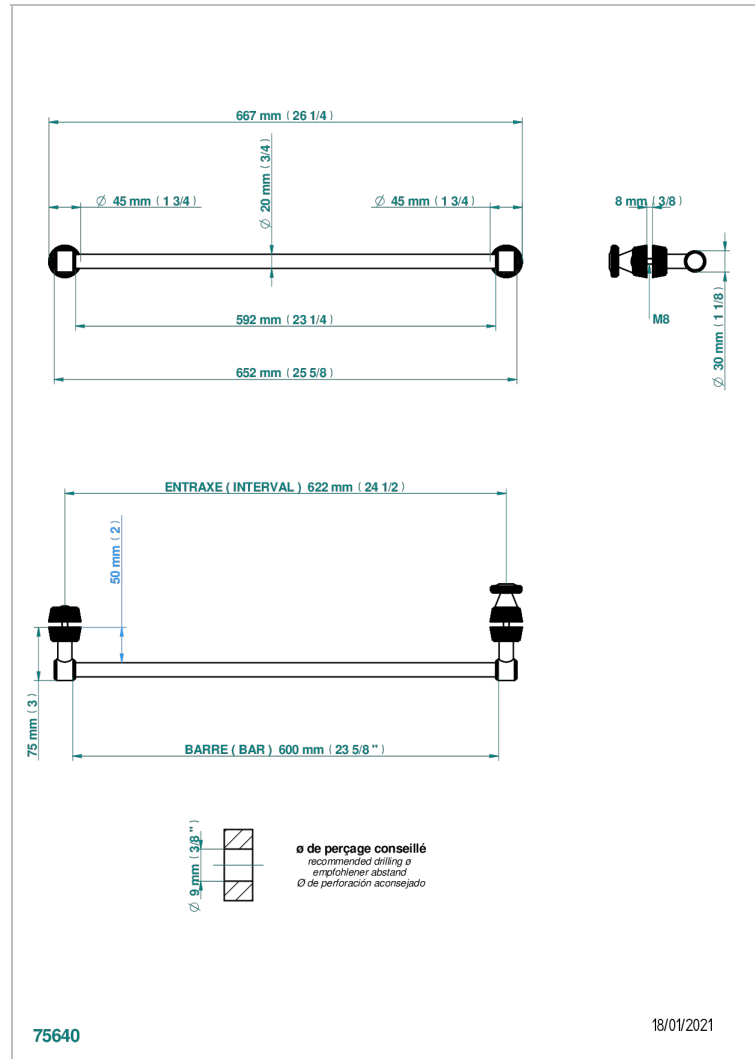

Towel rail with one rail for glass door with knob on side and escutcheon the other side

EIGENSCHAFTEN

- Corvaire
- Towel rail with one rail for glass door with knob on side and escutcheon the other side