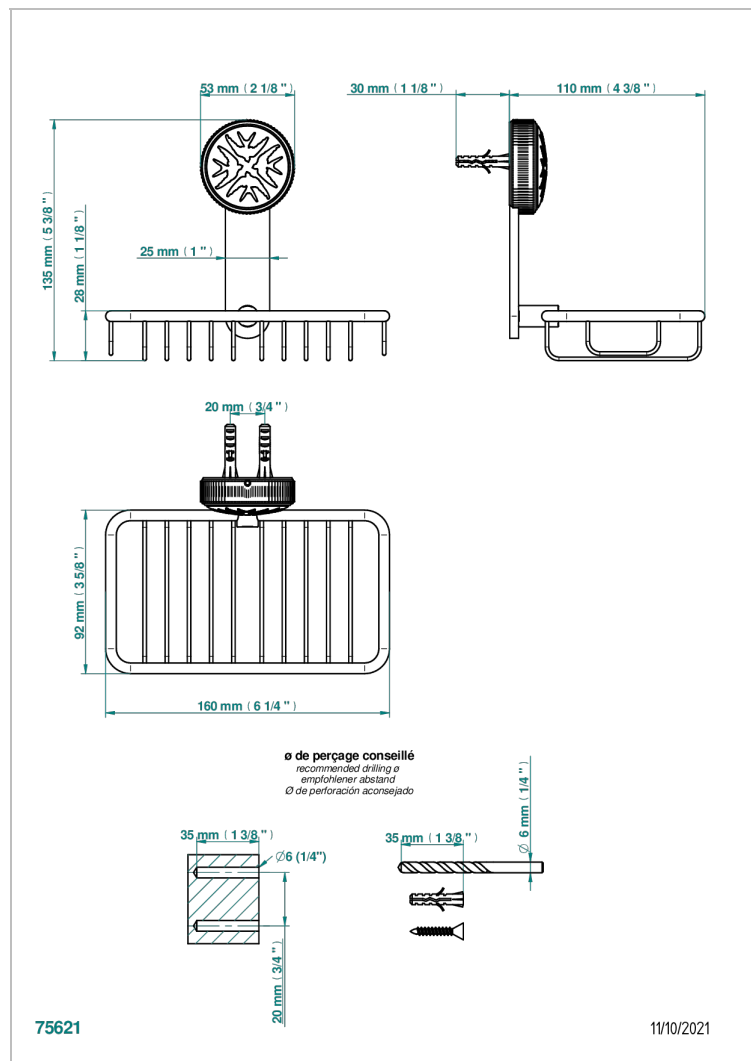

HIRONDELLES GOLD STAMPED

A4L-620

Soap basket, wall mounted 6"1/4 x 3"5/8

75621

11/10/2021

CHARACTERISTIC

- Hironnelles Gold stamped
- Soap basket, wall mounted 6"1/4 x 3"5/8

AVAILABLE FINITIONS