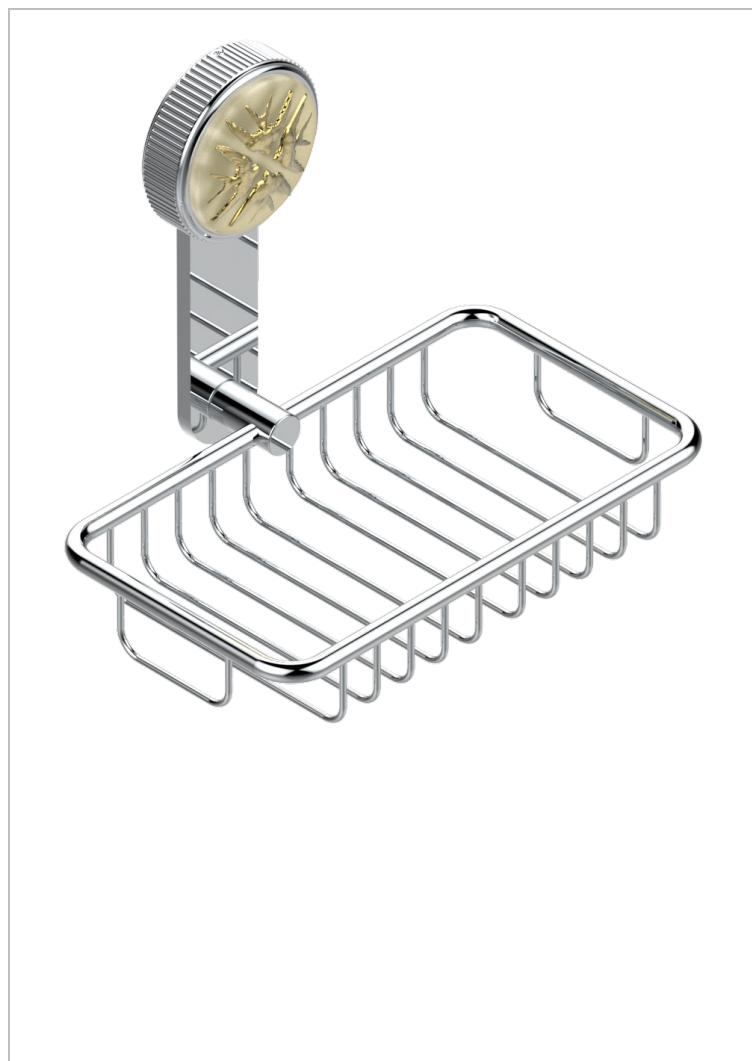

HIRONDELLES GOLD STAMPED

A4L-620

Soap basket, wall mounted 6"1/4 x 3"5/8

75621

11/10/2021

CHARACTERISTIC

- Hironnelles Gold stamped
- Soap basket, wall mounted 6"1/4 x 3"5/8

AVAILABLE FINITIONS

Black ceram - D30
Blush PVD - H62
Brass color PVD - H49
Brown bronze color PVD - F33
Chrome polished - A02
Copper antique matt, coated - H07

Gold color PVD - H52
Gold mat - F07
Gold polished - F01
Graphite PVD - H64
Light coated bronze - D01
Matt Umber PVD - H67