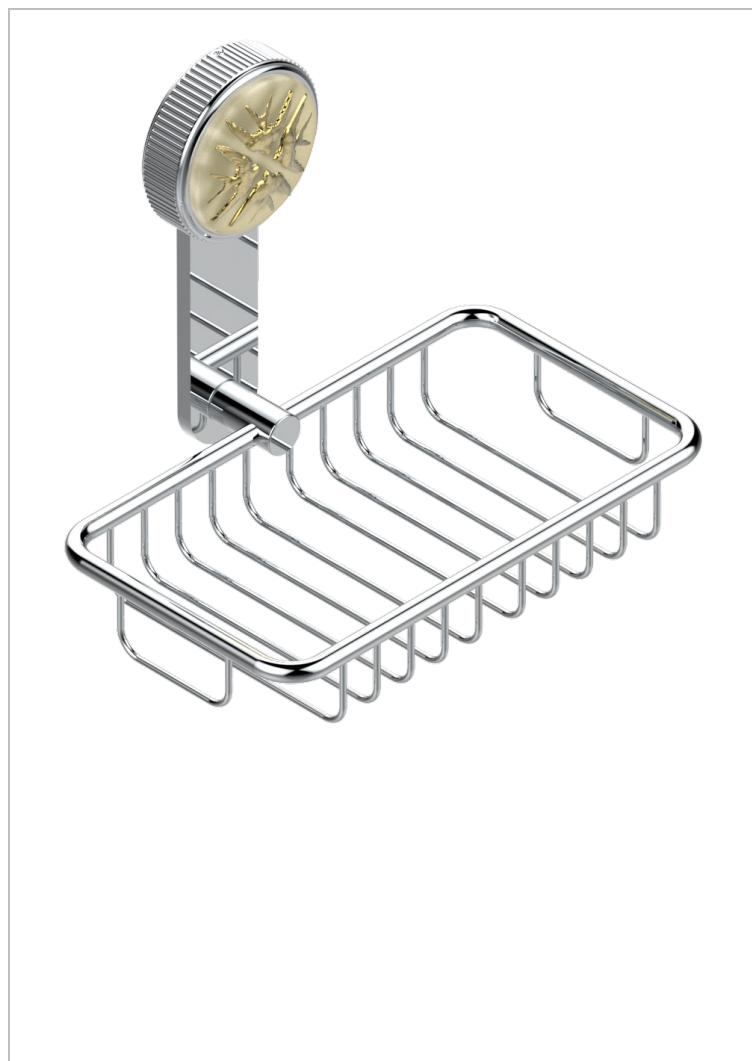

HIRONDELLES GOLD STAMPED

A4L-620

Net soap dish with flange, 160 x 95 mm

75621

11/10/2021

CHARACTERISTIC

- Hironnelles Gold stamped
- Net soap dish with flange, 160 x 95 mm

AVAILABLE FINITIONS

Antique nickel - H28
Black ceram - D30
Blush PVD - H62
Brass color PVD - H49
Brown bronze color PVD - F33
Gold color PVD - H52

Graphite PVD - H64
Lacquered light bronze - D01
Matt Umber PVD - H67
Matt blush PVD - H60
Matt brass color PVD - H50
Matt brown bronze color PVD - F34