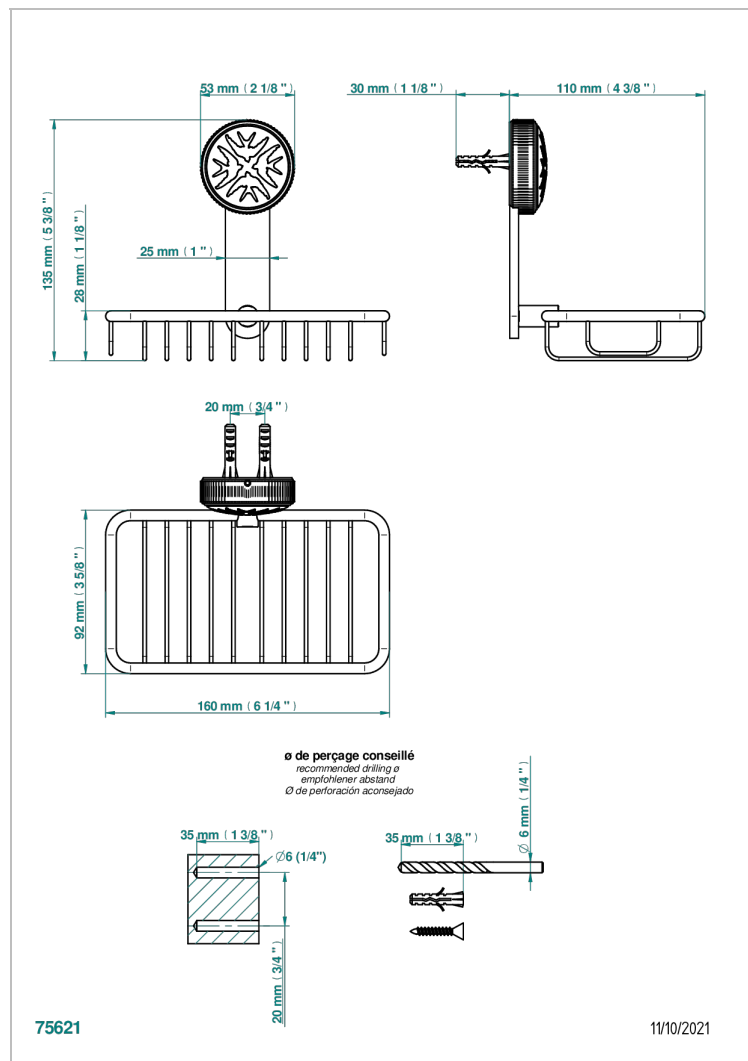

HIRONDELLES GOLD STAMPED

A4L-620

Net soap dish with flange, 160 x 95 mm

75621

11/10/2021

CHARACTERISTIC

- Hironnelles Gold stamped
- Net soap dish with flange, 160 x 95 mm

AVAILABLE FINITIONS