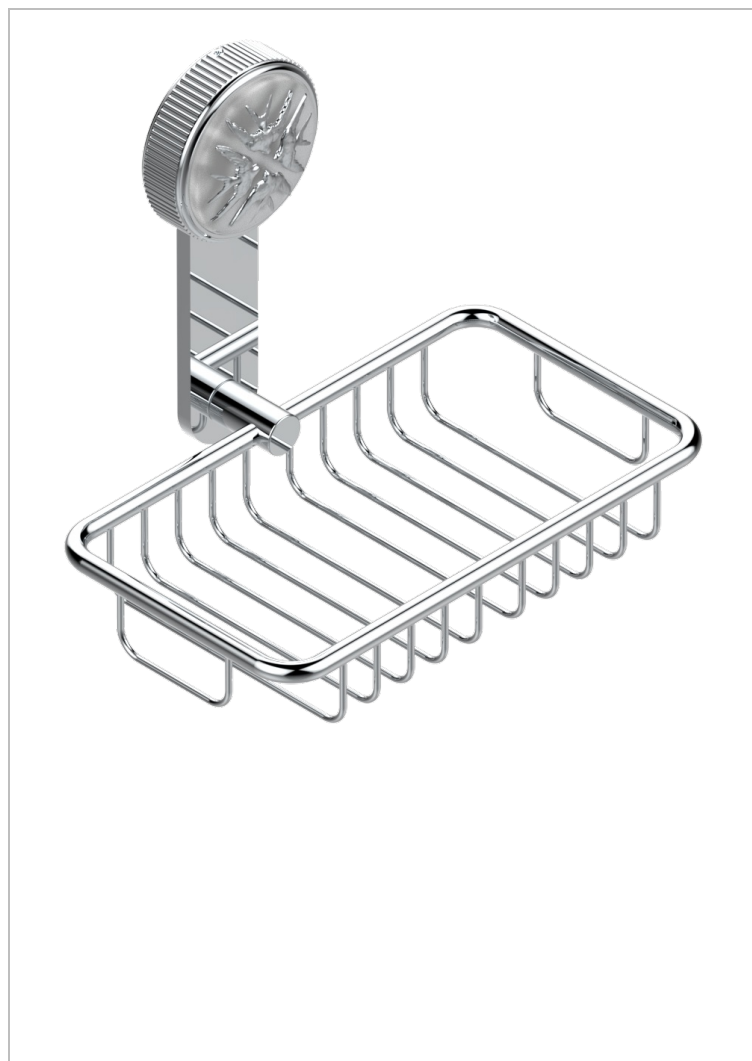

HIRONDELLES PLATINUM STAMPED

A4K-620

Soap basket, wall mounted 6"1/4 x 3"5/8

CHARACTERISTIC

- Hirondelles Platinum stamped
- Soap basket, wall mounted 6"1/4 x 3"5/8

AVAILABLE FINITIONS

Black ceram - D30
Blush PVD - H62
Brass color PVD - H49
Brown bronze color PVD - F33
Chrome polished - A02
Copper antique matt, coated - H07

Gold color PVD - H52
Gold mat - F07
Gold polished - F01
Graphite PVD - H64
Light coated bronze - D01
Matt Umber PVD - H67

Matt blush PVD - H60
Matt brass color PVD - H50
Matt brown bronze color PVD - F34
Matt chrome (American satin) - C02
Matt gold color PVD - H53
Matt graphite PVD - H65

Matt nickel (American satin) - C01
Matt nickel color PVD - H56
Nickel antique / Sovereign - H28
Nickel color PVD - H55
Nickel polished - B01
Soft gold - F30

Soft matt gold - F31
Umber PVD - H66