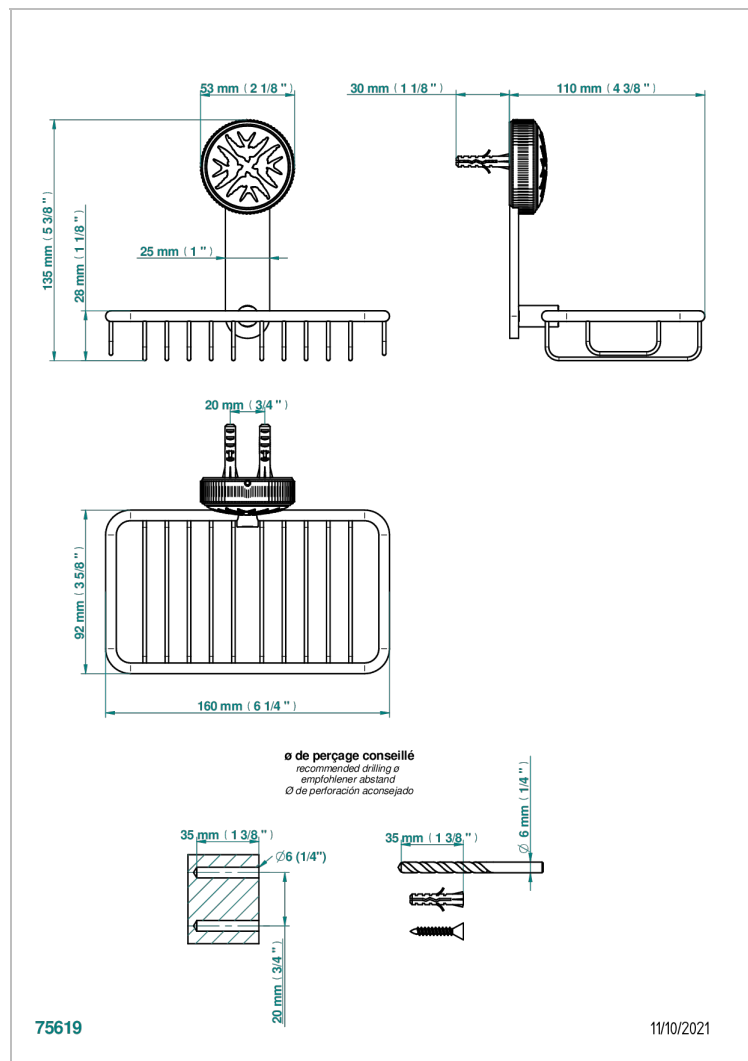

HIRONDELLES PLATINUM STAMPED

A4K-620

Soap basket, wall mounted 6"1/4 x 3"5/8

CHARACTERISTIC

- Hirondelles Platinum stamped
- Soap basket, wall mounted 6"1/4 x 3"5/8

AVAILABLE FINITIONS

Black ceram - D30
Blush PVD - H62
Brass color PVD - H49
Brown bronze color PVD - F33
Chrome polished - A02
Copper antique matt, coated - H07