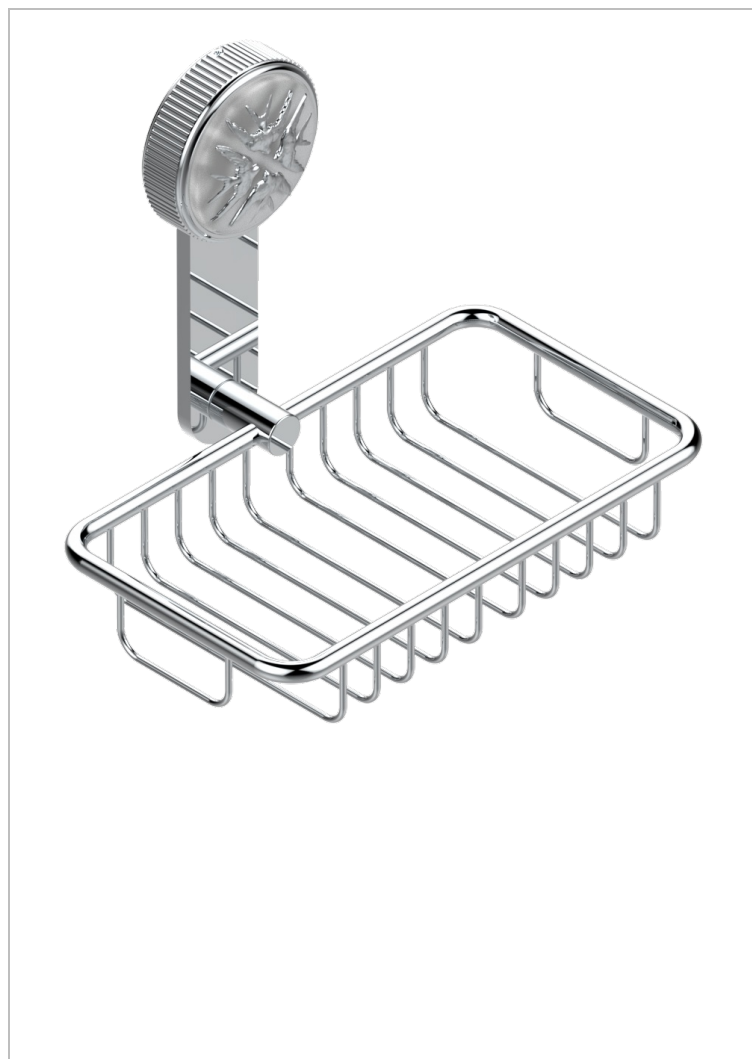

HIRONDELLES PLATINUM STAMPED

A4K-620

Net soap dish with flange, 160 x 95 mm

CHARACTERISTIC

- Hironnelles Platinum stamped
- Net soap dish with flange, 160 x 95 mm

AVAILABLE FINITIONS

Antique nickel - H28
Black ceram - D30
Blush PVD - H62
Brass color PVD - H49
Brown bronze color PVD - F33
Gold color PVD - H52

Graphite PVD - H64
Lacquered light bronze - D01
Matt Umber PVD - H67
Matt blush PVD - H60
Matt brass color PVD - H50
Matt brown bronze color PVD - F34

Matt chrome - C02
Matt gold - F07
Matt gold color PVD - H53
Matt graphite PVD - H65
Matt nickel (color finish) - C01
Matt nickel color PVD - H56

Nickel color PVD - H55
Polished chrome (color finish) - A02
Polished gold (color finish) - F01
Polished nickel - B01
Soft gold - F30
Soft matt gold - F31

Umber PVD - H66
Varnished matt antique red copper (color finish) - H07