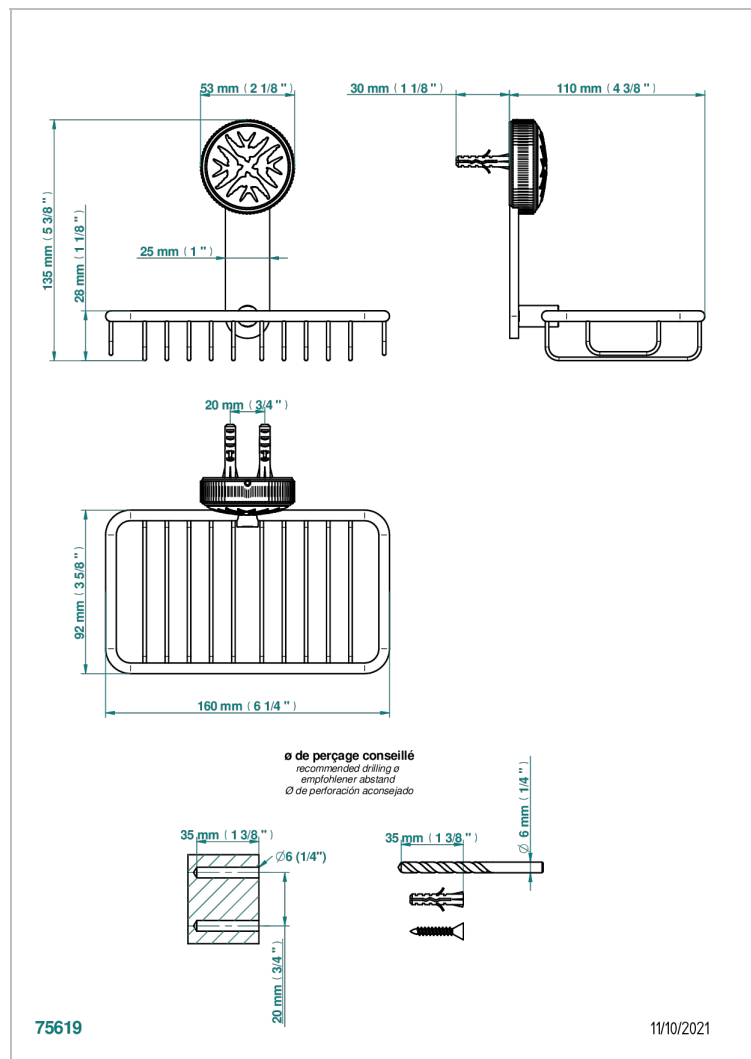

HIRONDELLES PLATINUM STAMPED

A4K-620

Net soap dish with flange, 160 x 95 mm

CHARACTERISTIC

- Hironnelles Platinum stamped
- Net soap dish with flange, 160 x 95 mm

AVAILABLE FINITIONS

Antique nickel - H28
Black ceram - D30
Blush PVD - H62
Brass color PVD - H49
Brown bronze color PVD - F33
Gold color PVD - H52