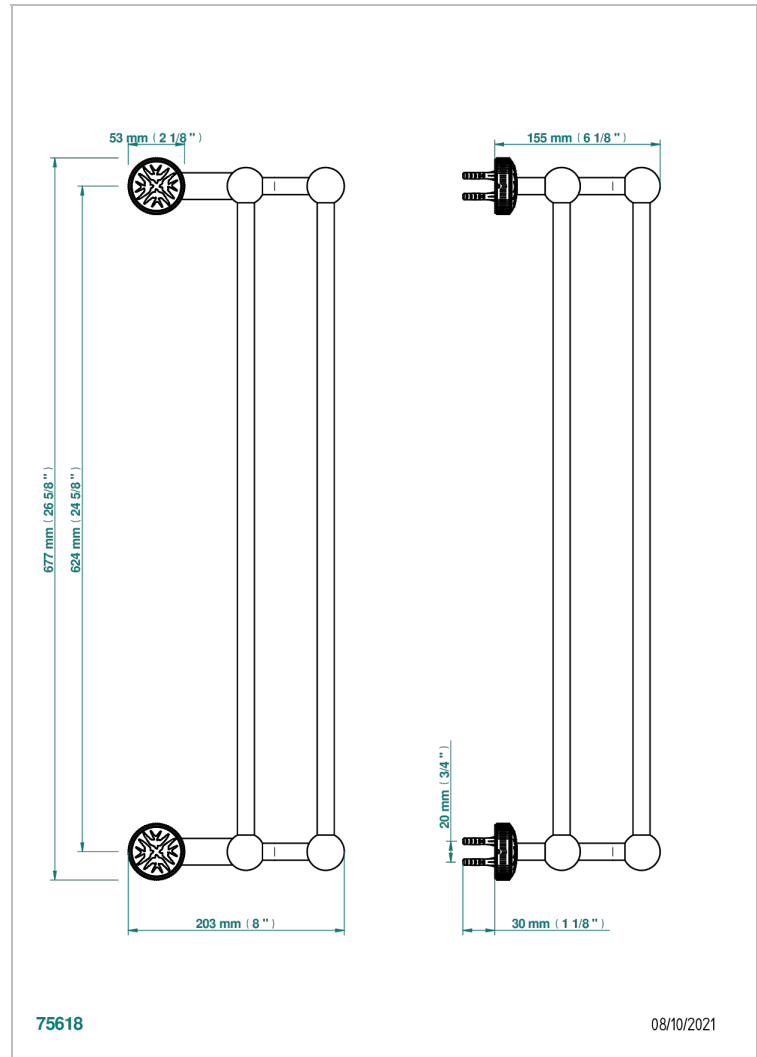

HIRONDELLES GOLD STAMPED

A4L-516/60

Towel rail, 2 fixed rails, length: 600 mm

THG[®]
PARIS

CHARACTERISTIC

- Hironnelles Gold stamped
- Towel rail, 2 fixed rails, length: 600 mm

AVAILABLE FINITIONS

Antique nickel - H28
Black ceram - D30
Blush PVD - H62
Brass color PVD - H49
Brown bronze color PVD - F33
Gold color PVD - H52

Graphite PVD - H64
Lacquered light bronze - D01
Matt Umber PVD - H67
Matt blush PVD - H60
Matt brass color PVD - H50
Matt brown bronze color PVD - F34

Matt chrome - C02
Matt gold - F07
Matt gold color PVD - H53
Matt graphite PVD - H65
Matt nickel (color finish) - C01
Matt nickel color PVD - H56

Nickel color PVD - H55
Polished chrome (color finish) - A02
Polished gold (color finish) - F01
Polished nickel - B01
Soft gold - F30
Soft matt gold - F31

Umber PVD - H66
Varnished matt antique red copper
(color finish) - H07