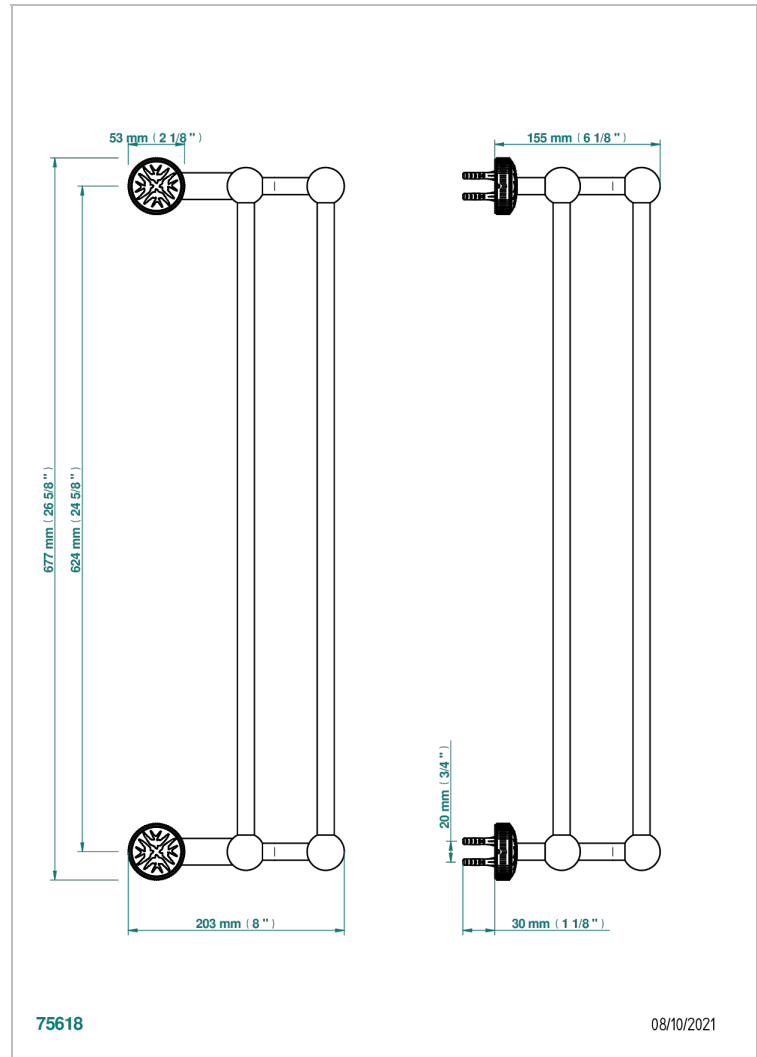

# HIRONDELLES GOLD STAMPED

A4L-516/60

Towel rail, 2 fixed rails, length: 600 mm

THG<sup>®</sup>  
PARIS

## CHARACTERISTIC

- Hironnelles Gold stamped
- Towel rail, 2 fixed rails, length: 600 mm

## AVAILABLE FINITIONS

Antique nickel - H28  
Black ceram - D30  
Blush PVD - H62  
Brass color PVD - H49  
Brown bronze color PVD - F33  
Gold color PVD - H52

Graphite PVD - H64  
Lacquered light bronze - D01  
Matt Umber PVD - H67  
Matt blush PVD - H60  
Matt brass color PVD - H50  
Matt brown bronze color PVD - F34

Umber PVD - H66  
Varnished matt antique red copper  
(color finish) - H07