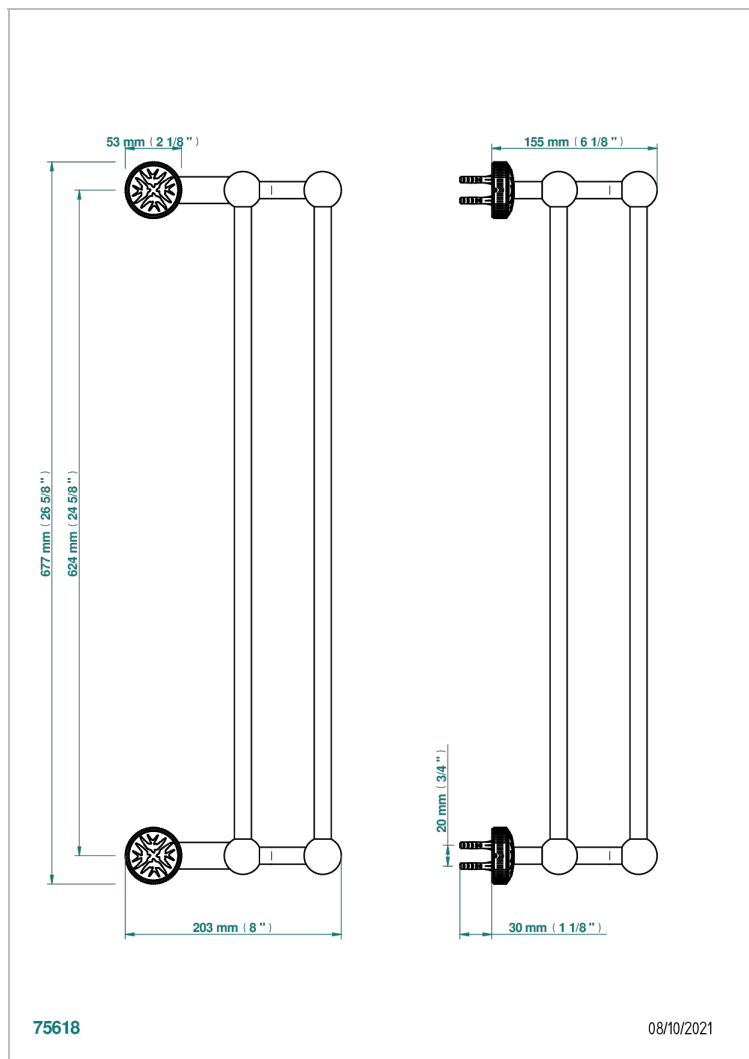

# HIRONDELLES GOLD STAMPED

A4L-516/60

Towel rail, 2 fixed rails, length: 600 mm

THG<sup>®</sup>  
PARIS

## ХАРАКТЕРИСТИКИ

- Hironnelles Gold stamped
- Towel rail, 2 fixed rails, length: 600 mm

Состаренный никель - H28  
Хром - A02