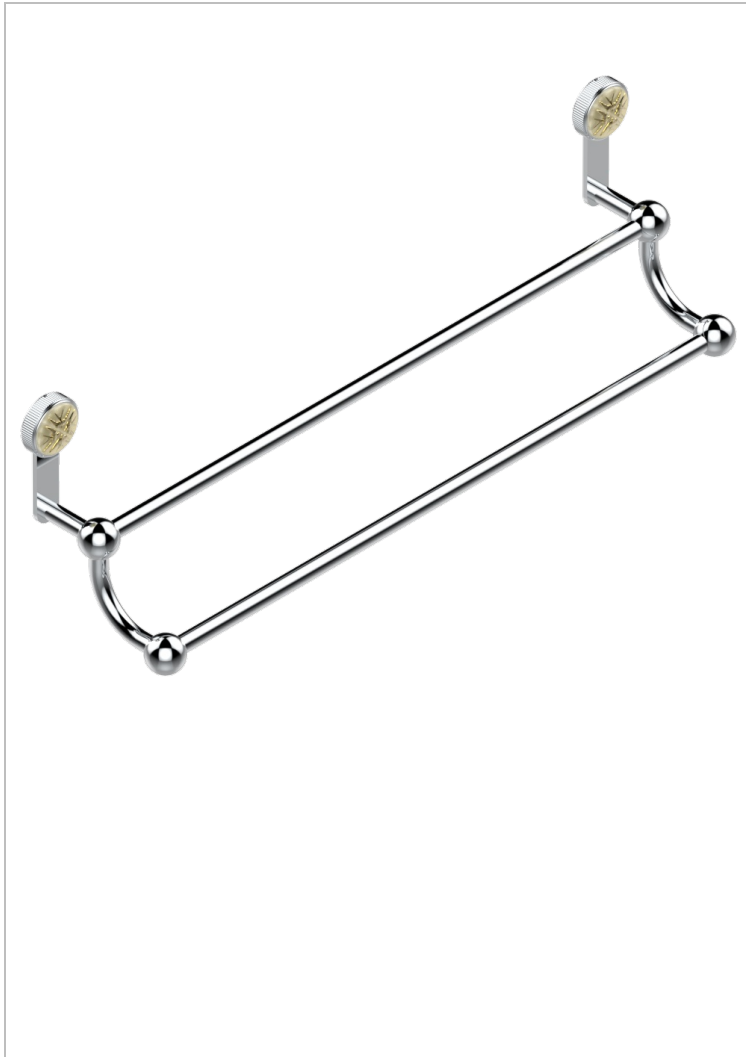

HIRONDELLES GOLD STAMPED

A4L-516/60

Towel rail, 2 fixed rails, length: 600 mm

THG[®]
PARIS

CHARACTERISTIC

- Hironnelles Gold stamped
- Towel rail, 2 fixed rails, length: 600 mm

AVAILABLE FINITIONS

Antique nickel - H28
Black ceram - D30
Blush PVD - H62
Brass color PVD - H49
Brown bronze color PVD - F33
Gold color PVD - H52

Graphite PVD - H64
Lacquered light bronze - D01
Matt Umber PVD - H67
Matt blush PVD - H60
Matt brass color PVD - H50
Matt brown bronze color PVD - F34

Matt chrome - C02
Matt gold - F07
Matt gold color PVD - H53
Matt graphite PVD - H65
Matt nickel (color finish) - C01
Matt nickel color PVD - H56

Nickel color PVD - H55
Polished chrome (color finish) - A02
Polished gold (color finish) - F01
Polished nickel - B01
Soft gold - F30
Soft matt gold - F31

Umber PVD - H66
Varnished matt antique red copper
(color finish) - H07