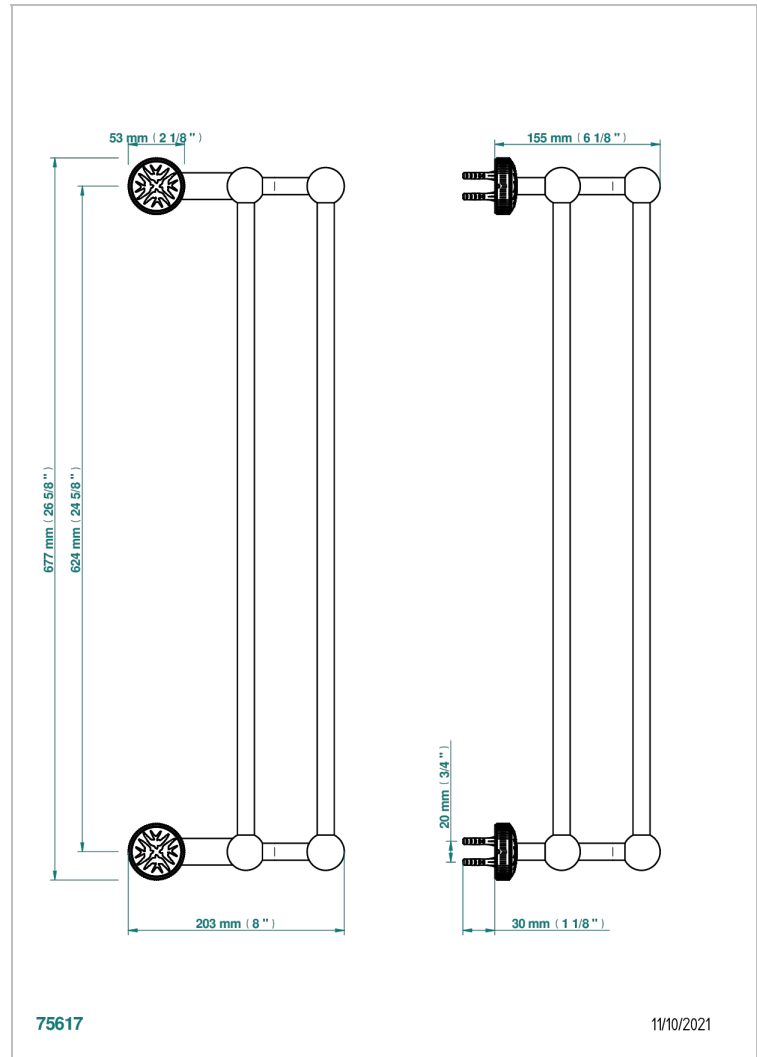

HIRONDELLES PLATINUM STAMPED

A4K-516/60

Towel rail, 2 fixed rails, length: 600 mm

THG[®]
PARIS

CHARACTERISTIC

- Hironnelles Platinum stamped
- Towel rail, 2 fixed rails, length: 600 mm

AVAILABLE FINITIONS

Antique nickel - H28
Black ceram - D30
Blush PVD - H62
Brass color PVD - H49
Brown bronze color PVD - F33
Gold color PVD - H52

Graphite PVD - H64
Lacquered light bronze - D01
Matt Umber PVD - H67
Matt blush PVD - H60
Matt brass color PVD - H50
Matt brown bronze color PVD - F34

Matt chrome - C02
Matt gold - F07
Matt gold color PVD - H53
Matt graphite PVD - H65
Matt nickel (color finish) - C01
Matt nickel color PVD - H56

Nickel color PVD - H55
Polished chrome (color finish) - A02
Polished gold (color finish) - F01
Polished nickel - B01
Soft gold - F30
Soft matt gold - F31

Umber PVD - H66
Varnished matt antique red copper
(color finish) - H07