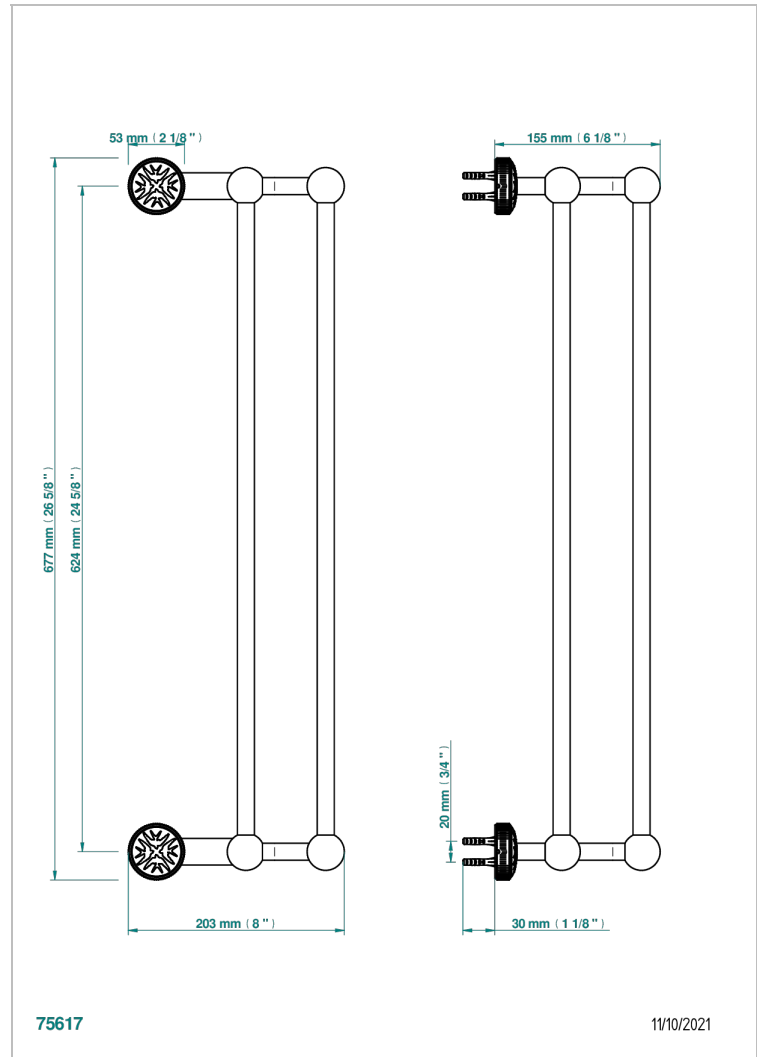

# HIRONDELLES PLATINUM STAMPED

A4K-516/60

Towel rail, 2 fixed rails, length: 600 mm

THG<sup>®</sup>  
PARIS

## CHARACTERISTIC

- Hironnelles Platinum stamped
- Towel rail, 2 fixed rails, length: 600 mm

## AVAILABLE FINITIONS

Antique nickel - H28  
Black ceram - D30  
Blush PVD - H62  
Brass color PVD - H49  
Brown bronze color PVD - F33  
Gold color PVD - H52

Graphite PVD - H64  
Lacquered light bronze - D01  
Matt Umber PVD - H67  
Matt blush PVD - H60  
Matt brass color PVD - H50  
Matt brown bronze color PVD - F34

Umber PVD - H66  
Varnished matt antique red copper  
(color finish) - H07