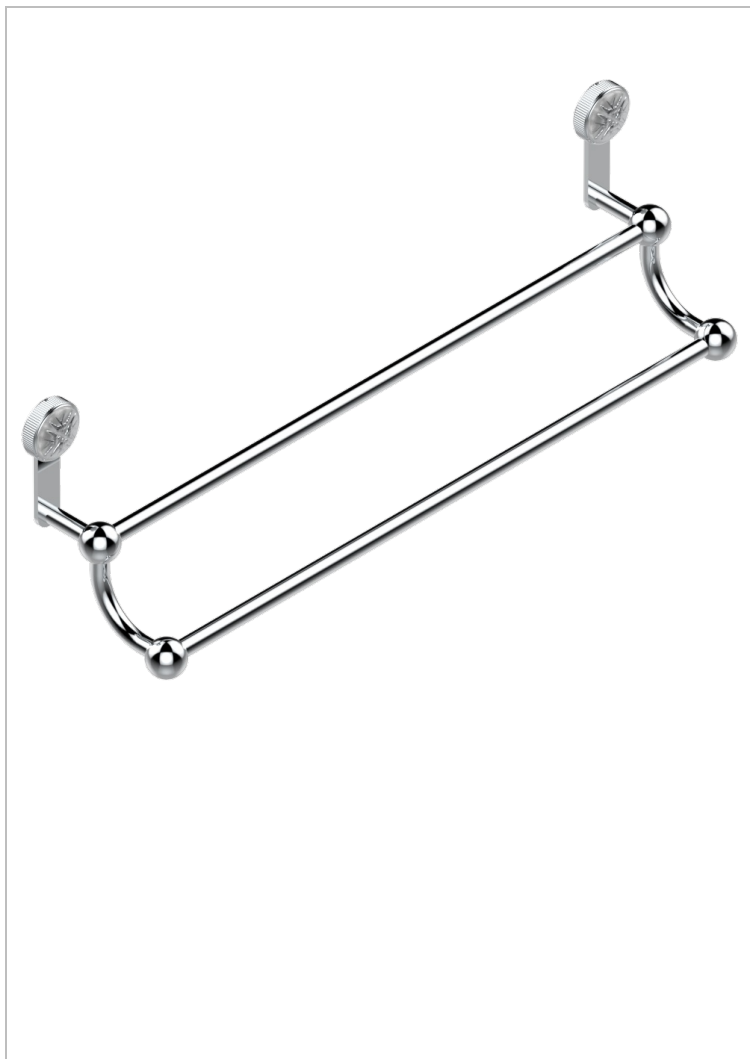

HIRONDELLES PLATINUM STAMPED

A4K-516/60

Towel rail, 2 fixed rails, length: 600 mm

THG[®]
PARIS

75617

11/10/2021

CHARACTERISTIC

- Hironnelles Platinum stamped
- Towel rail, 2 fixed rails, length: 600 mm

AVAILABLE FINITIONS

Antique nickel - H28
Black ceram - D30
Blush PVD - H62
Brass color PVD - H49
Brown bronze color PVD - F33
Gold color PVD - H52

Graphite PVD - H64
Lacquered light bronze - D01
Matt Umber PVD - H67
Matt blush PVD - H60
Matt brass color PVD - H50
Matt brown bronze color PVD - F34

Matt chrome - C02
Matt gold - F07
Matt gold color PVD - H53
Matt graphite PVD - H65
Matt nickel (color finish) - C01
Matt nickel color PVD - H56

Nickel color PVD - H55
Polished chrome (color finish) - A02
Polished gold (color finish) - F01
Polished nickel - B01
Soft gold - F30
Soft matt gold - F31

Umber PVD - H66
Varnished matt antique red copper
(color finish) - H07