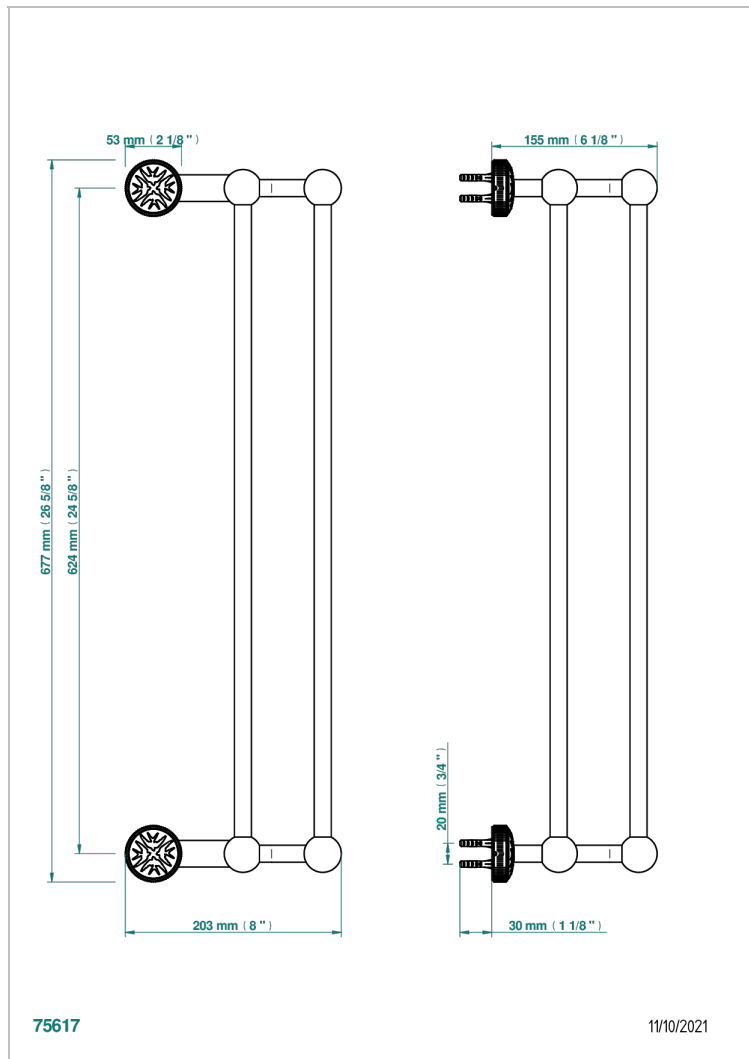

HIRONDELLES PLATINUM STAMPED

A4K-516/60

Towel rail, 2 fixed rails, length: 600 mm

THG[®]
PARIS

75617

11/10/2021

CHARACTERISTIC

- Hironnelles Platinum stamped
- Towel rail, 2 fixed rails, length: 600 mm

AVAILABLE FINITIONS

Antique nickel - H28
Black ceram - D30
Blush PVD - H62
Brass color PVD - H49
Brown bronze color PVD - F33
Gold color PVD - H52

Graphite PVD - H64
Lacquered light bronze - D01
Matt Umber PVD - H67
Matt blush PVD - H60
Matt brass color PVD - H50
Matt brown bronze color PVD - F34

Umber PVD - H66
Varnished matt antique red copper
(color finish) - H07