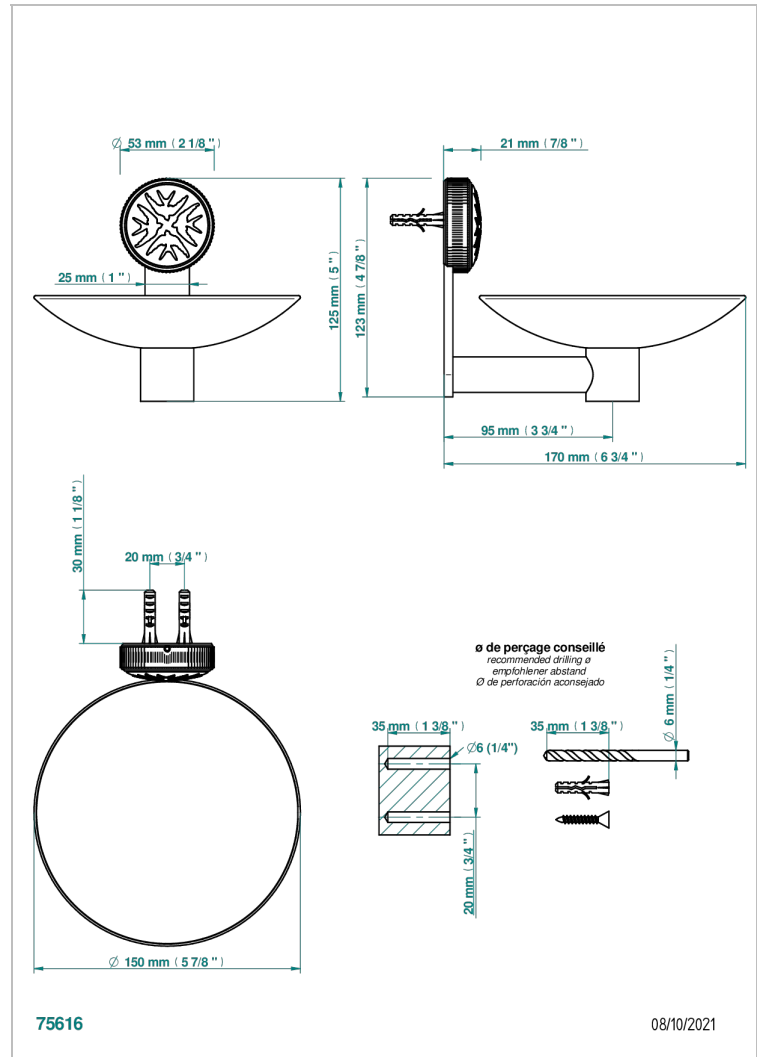

# HIRONDELLES GOLD STAMPED

A4L-546GM

Soap dish, wall mounted, 6" diameter

## CHARACTERISTIC

- Hirondelles Gold stamped
- Soap dish, wall mounted, 6" diameter