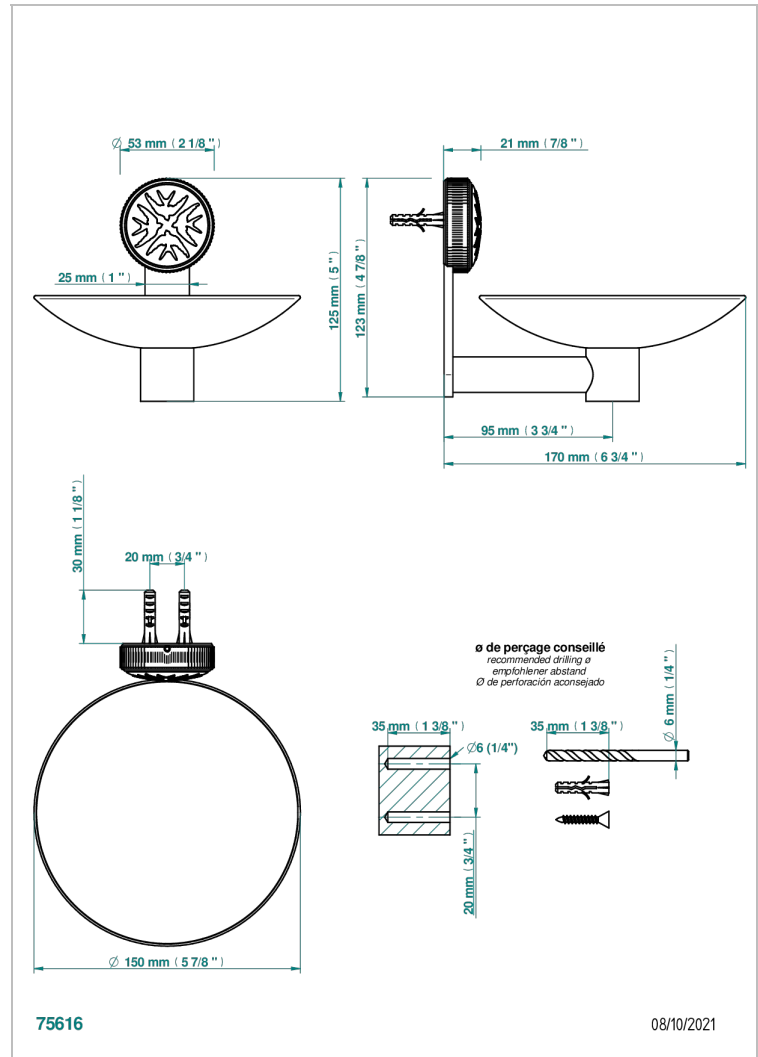

HIRONDELLES GOLD STAMPED

A4L-546GM

Wall mounted soap dish, \varnothing 150 mm

THG[®]
PARIS

CHARACTERISTIC

- Hirondelles Gold stamped
- Wall mounted soap dish, \varnothing 150 mm

AVAILABLE FINITIONS

Antique nickel - H28
Black ceram - D30
Blush PVD - H62
Brass color PVD - H49
Brown bronze color PVD - F33
Gold color PVD - H52

Nickel color PVD - H55
Polished chrome (color finish) - A02
Polished gold (color finish) - F01
Polished nickel - B01
Soft gold - F30
Soft matt gold - F31

Umber PVD - H66
Varnished matt antique red copper (color finish) - H07