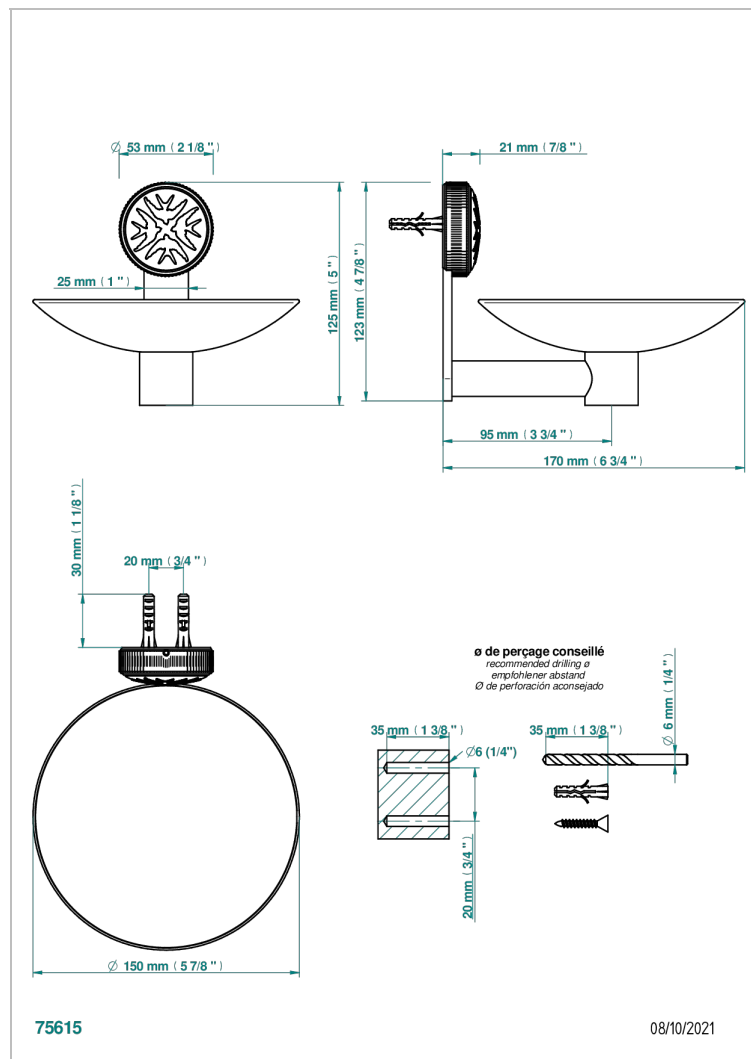

# HIRONDELLES PLATINUM STAMPED

A4K-546GM

Soap dish, wall mounted, 6" diameter

## CHARACTERISTIC

- Hirondelles Platinum stamped
- Soap dish, wall mounted, 6" diameter