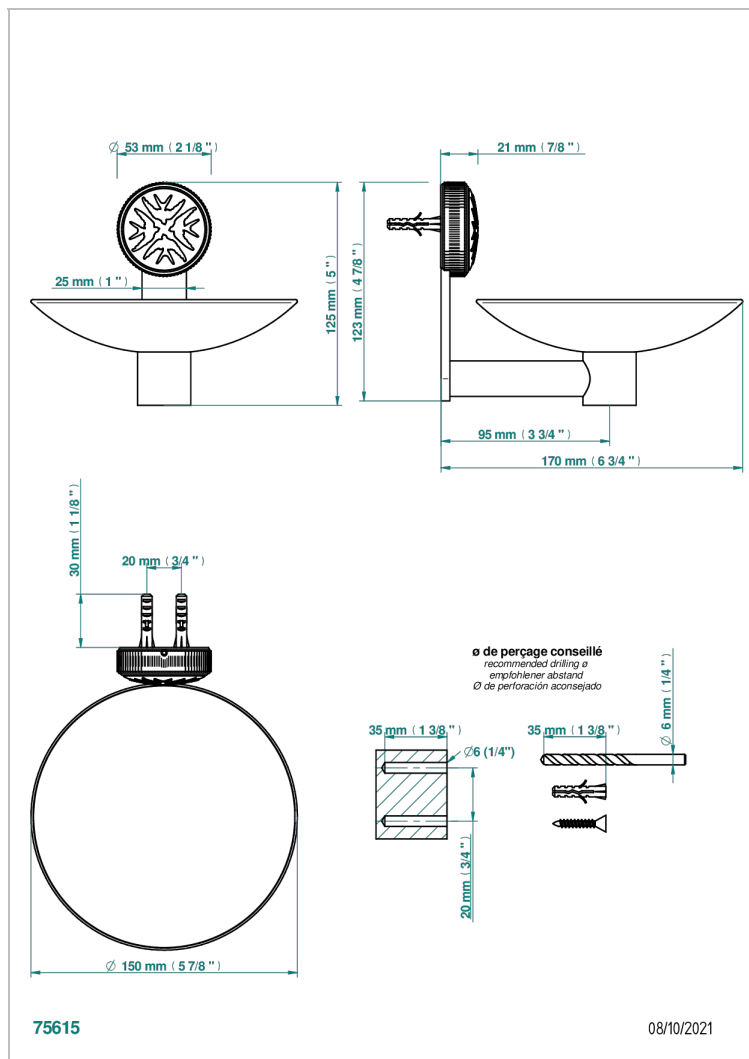

# HIRONDELLES PLATINUM STAMPED

A4K-546GM

Wall mounted soap dish,  $\varnothing$  150 mm

THG  
PARIS

## CHARACTERISTIC

- Hirondelles Platinum stamped
- Wall mounted soap dish,  $\varnothing$  150 mm