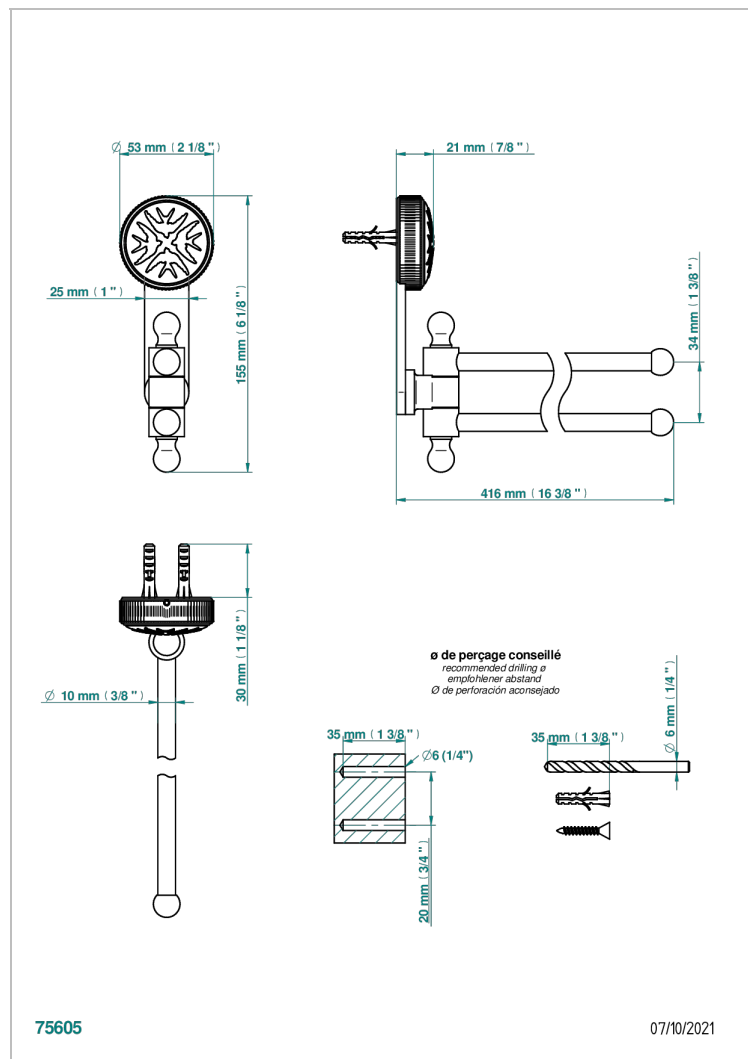

# HIRONDELLES PLATINUM STAMPED

A4K-522

Towel bar 15 3/4" long, double swivel

## CHARACTERISTIC

- Hironnelles Platinum stamped
- Towel bar 15 3/4" long, double swivel