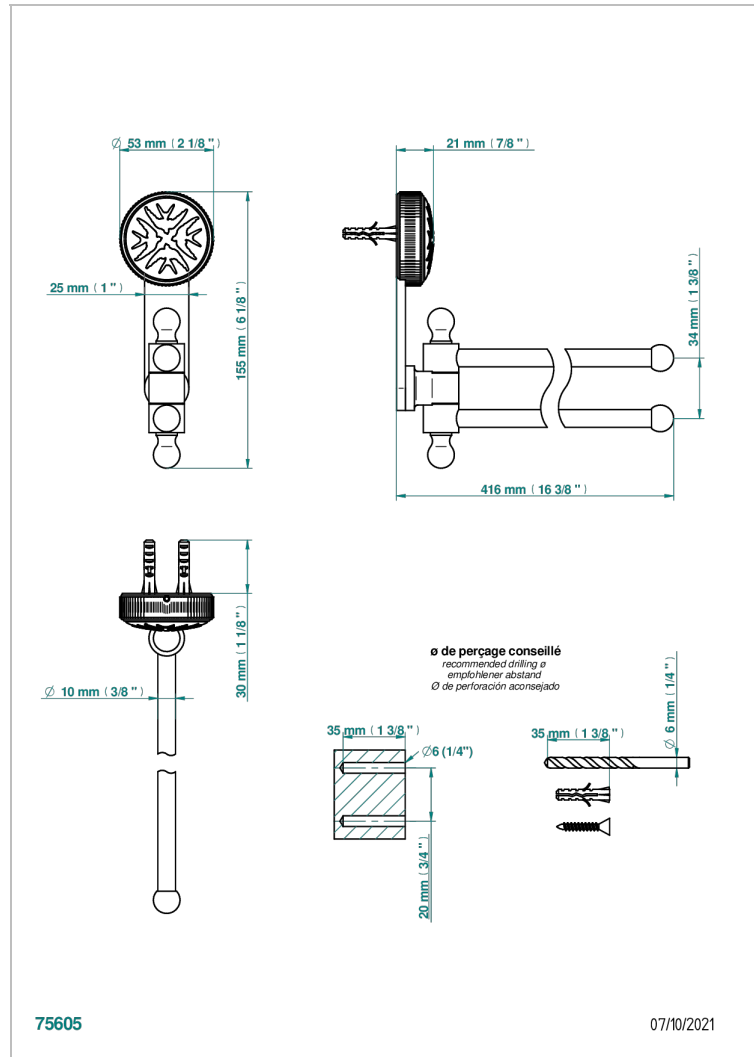

HIRONDELLES PLATINUM STAMPED

A4K-522

Double towel holder, 2 mobile rails, length: 400 mm, ø 16 mm

75605

07/10/2021

CHARACTERISTIC

- Hironnelles Platinum stamped
- Double towel holder, 2 mobile rails, length: 400 mm, ø 16 mm

AVAILABLE FINITIONS

Antique nickel - H28
Black ceram - D30
Blush PVD - H62
Brass color PVD - H49
Brown bronze color PVD - F33
Gold color PVD - H52

Graphite PVD - H64
Lacquered light bronze - D01
Matt Umber PVD - H67
Matt blush PVD - H60
Matt brass color PVD - H50
Matt brown bronze color PVD - F34