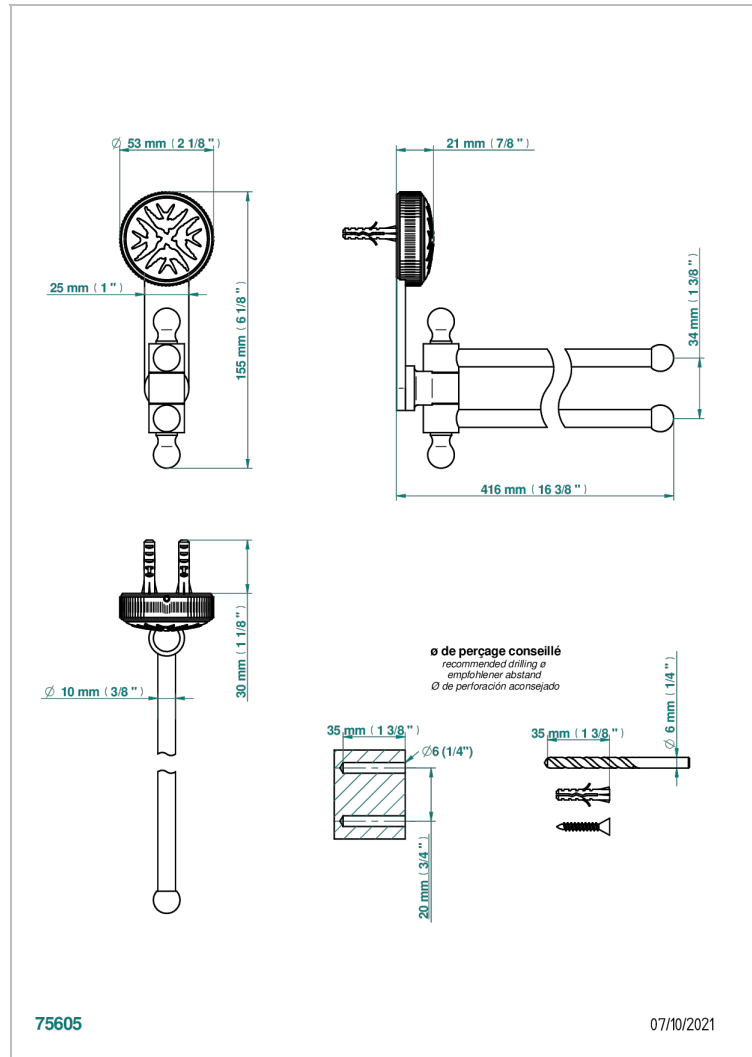

HIRONDELLES PLATINUM STAMPED

A4K-522

Double towel holder, 2 mobile rails, length: 400 mm, ø 16 mm

CHARACTERISTIC

- Hironnelles Platinum stamped
- Double towel holder, 2 mobile rails, length: 400 mm, ø 16 mm

AVAILABLE FINITIONS

Antique nickel - H28
Black ceram - D30
Blush PVD - H62
Brass color PVD - H49
Brown bronze color PVD - F33
Gold color PVD - H52

Graphite PVD - H64
Lacquered light bronze - D01
Matt Umber PVD - H67
Matt blush PVD - H60
Matt brass color PVD - H50
Matt brown bronze color PVD - F34

Umber PVD - H66
Varnished matt antique red copper (color finish) - H07